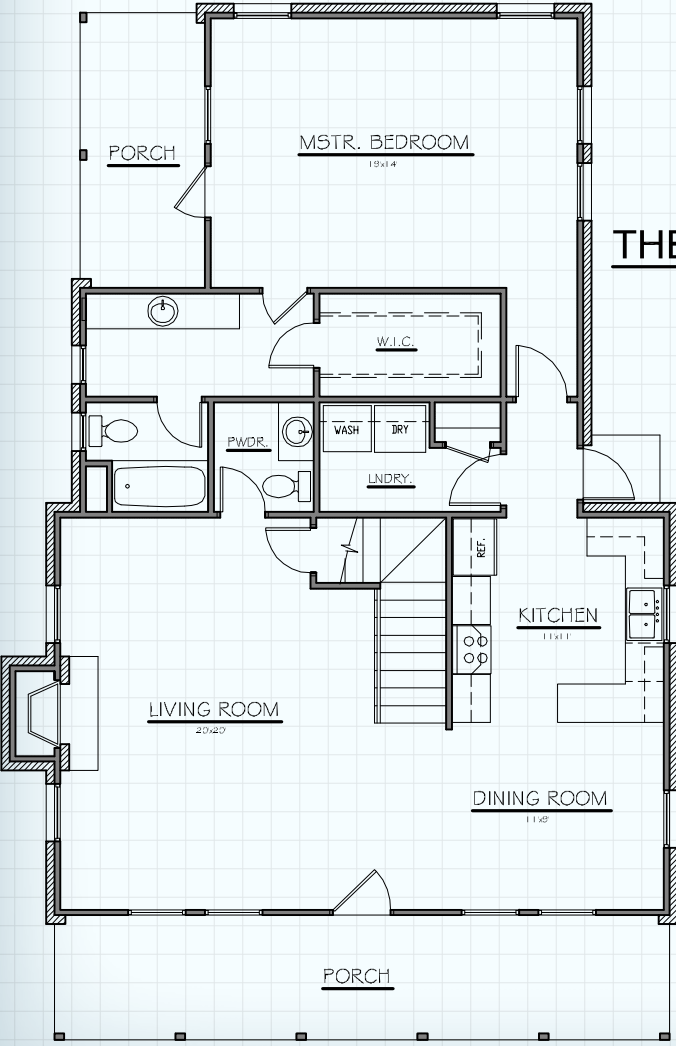

*Hill Country*  
CLASSICS™  
CUSTOM HOMES  
*Boerne Texas*

34535 IH 10 West  
Boerne, TX 78006  
(830) 249-2920  
hillcountryclassics.com

FIRST FLOOR

SECOND FLOOR

THE CAPT. SCHREINER #2227

FIRST FLOOR	1,259
SECOND FLOOR	998
PORCHES	301
TOTAL SQ.FT.	2,558