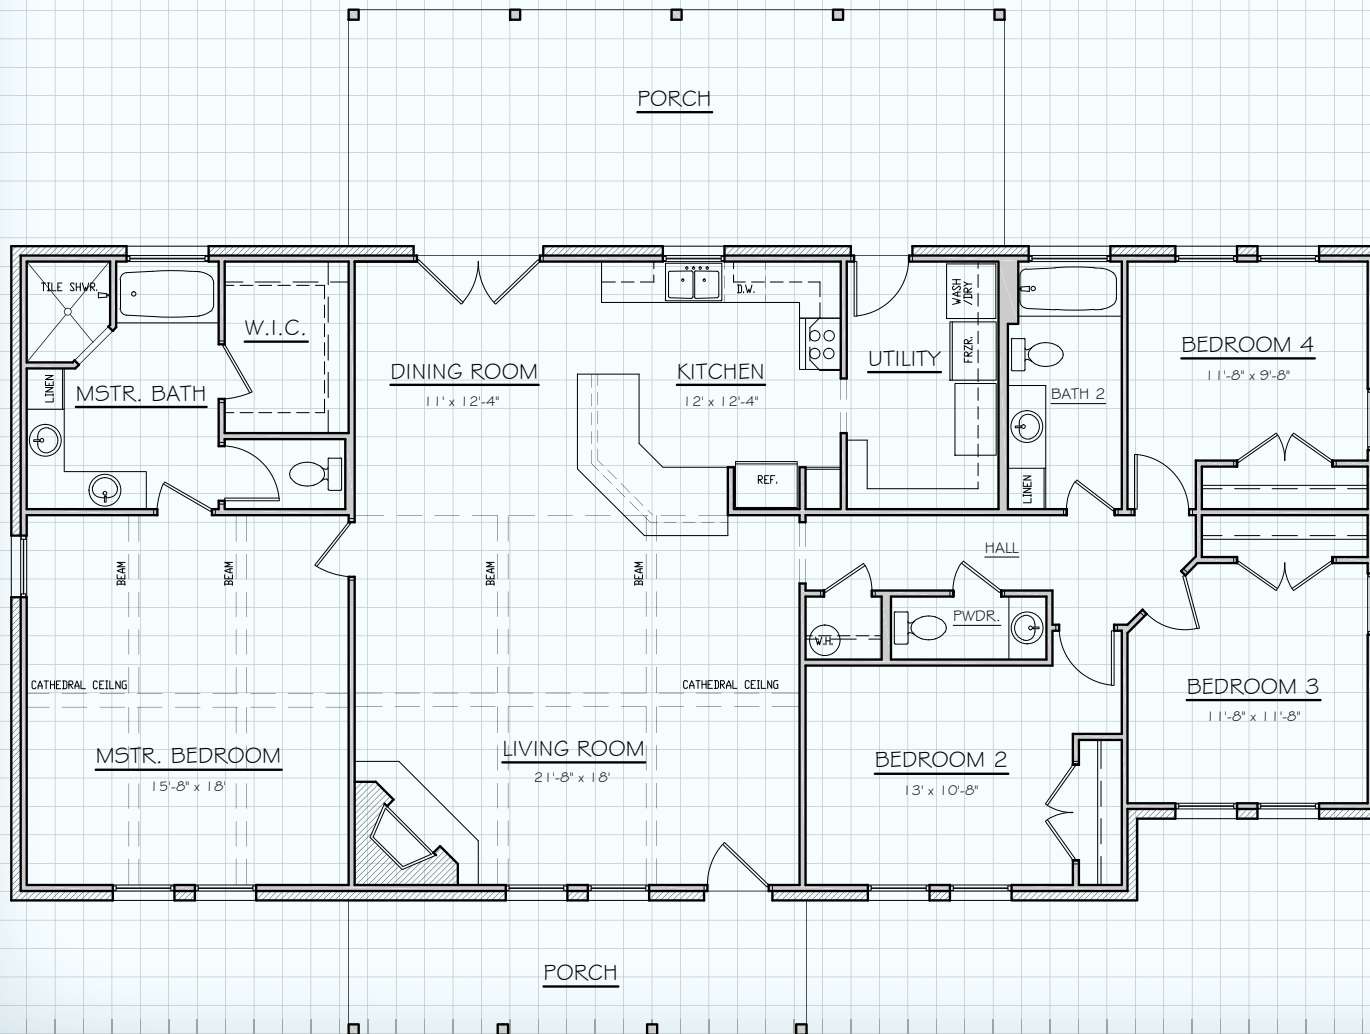

Hill Country
CLASSICS™
CUSTOM HOMES
Boerne Texas

34535 IH 10 West
 Boerne, TX 78006
 (830) 249-2920
 hillcountryclassics.com

CAMPWOOD #1998

LIVING	1,998
PORCHES:	540
M. LUG	65
TOTAL SQ.FT.	2,603