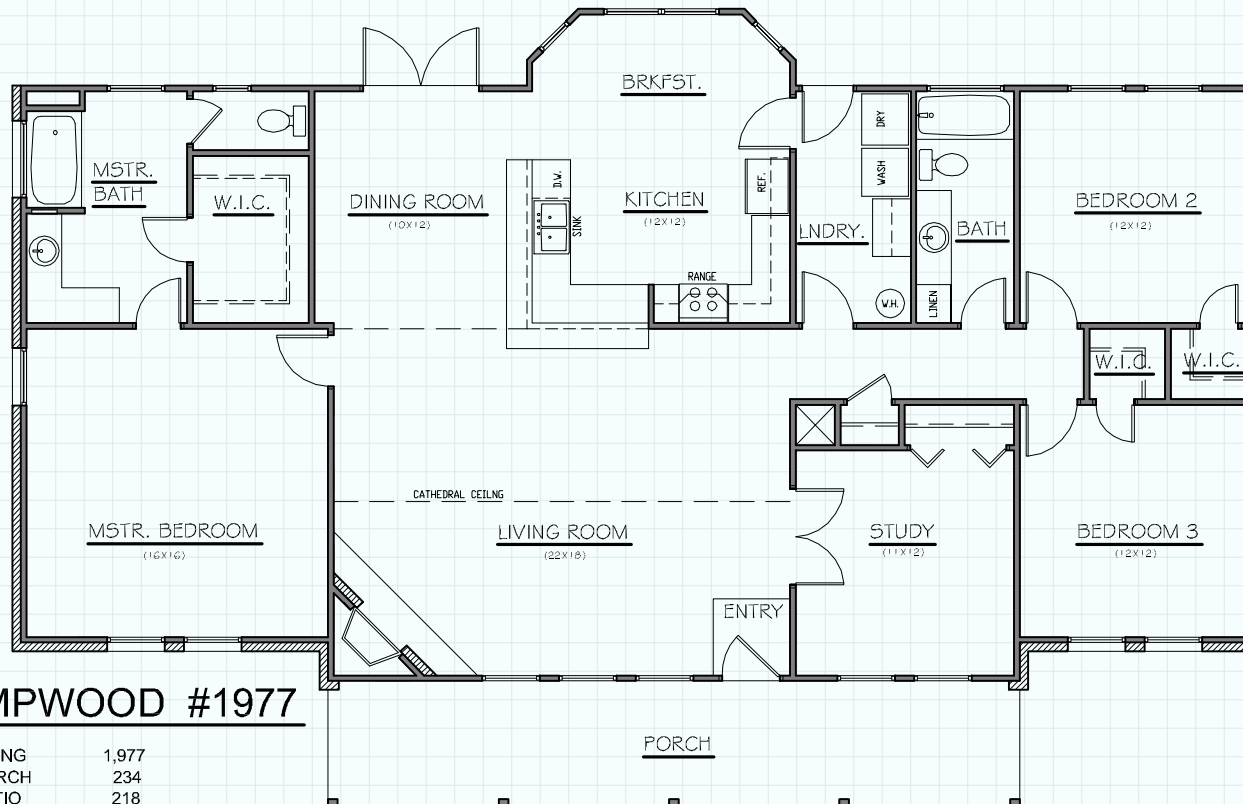

Hill Country

CLASSICS™
CUSTOM HOMES
Boerne Texas

34535 IH 10 West
Boerne, TX 78006
(830) 249-2920
hillcountryclassics.com

THE CAMPWOOD #1977

LIVING	1,977
PORCH	234
PATIO	218
M. LUG	41
TOTAL SQ.FT.	2,470