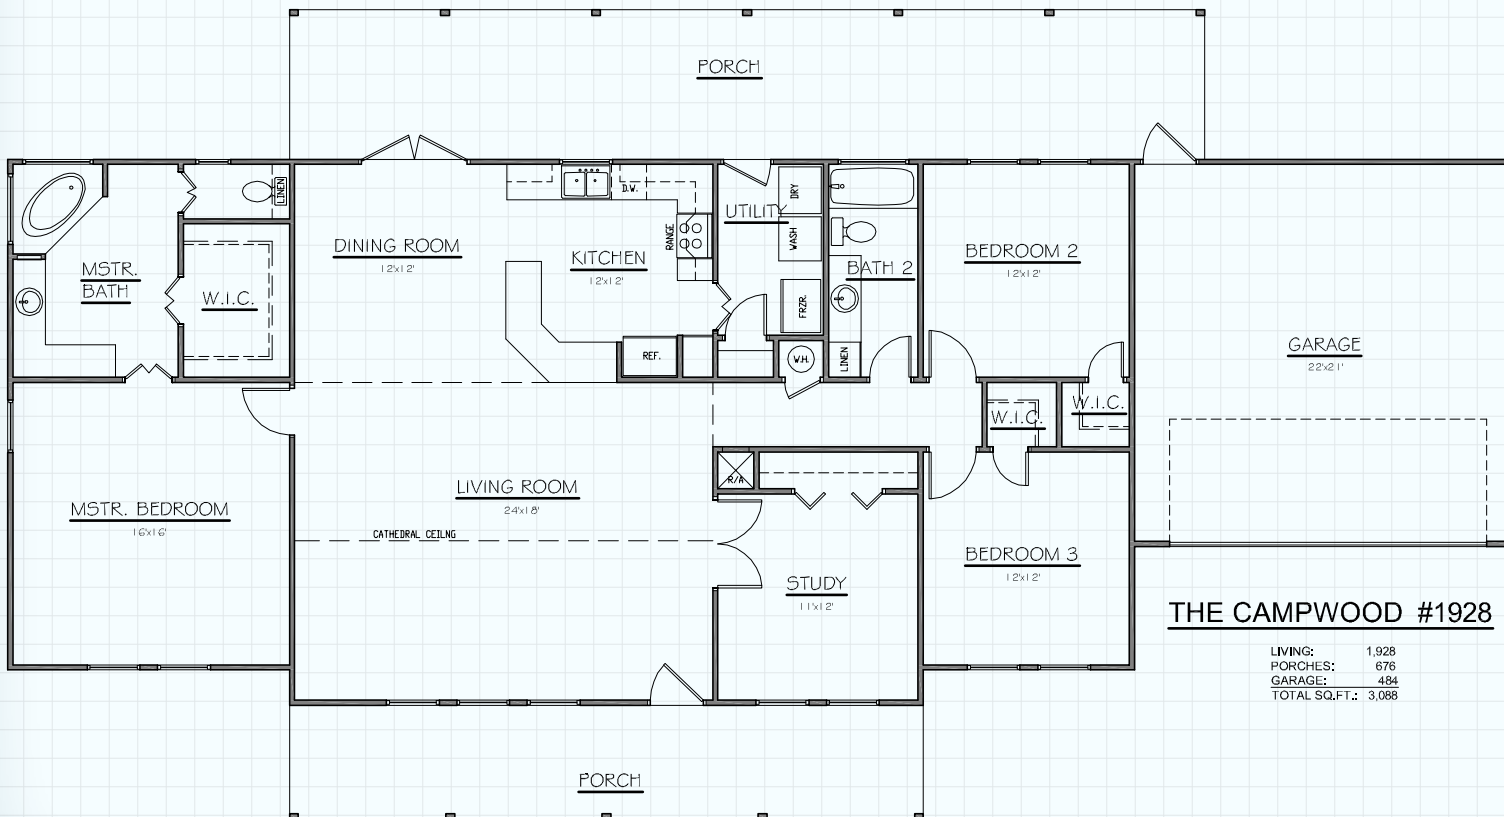

## THE CAMPWOOD #1928

LIVING: 1,928  
PORCHES: 676  
GARAGE: 484  
TOTAL SQ.FT.: 3,088