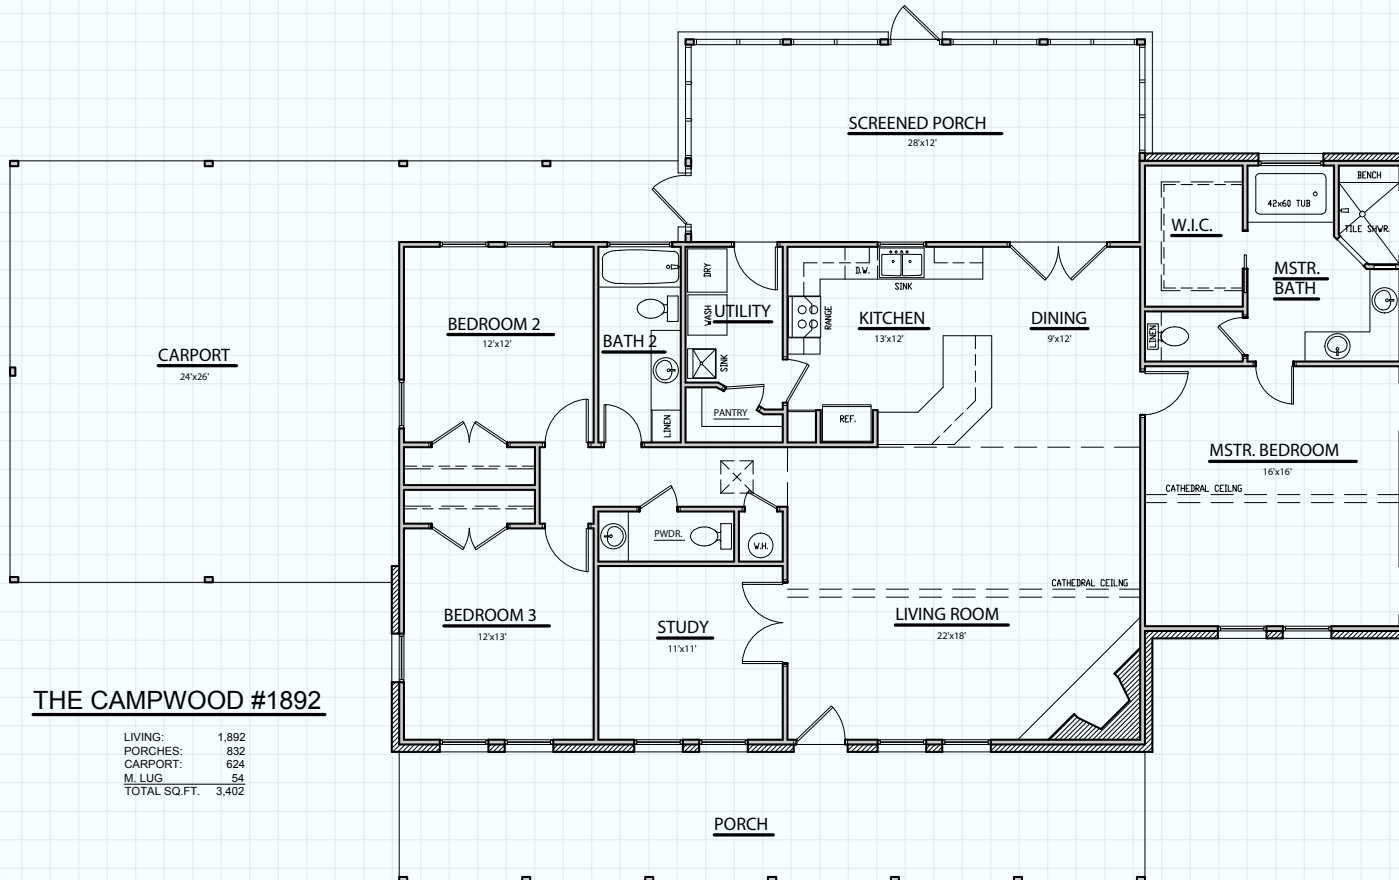

Hill Country CLASSICS™ CUSTOM HOMES

Boerne Texas

34535 IH 10 West
Boerne, TX 78006
(830) 249-2920
hillcountryclassics.com

THE CAMPWOOD #1892

LIVING:	1,892
PORCHES:	832
CARPORT:	624
M. LUG	54
TOTAL SQ.FT.	3,402