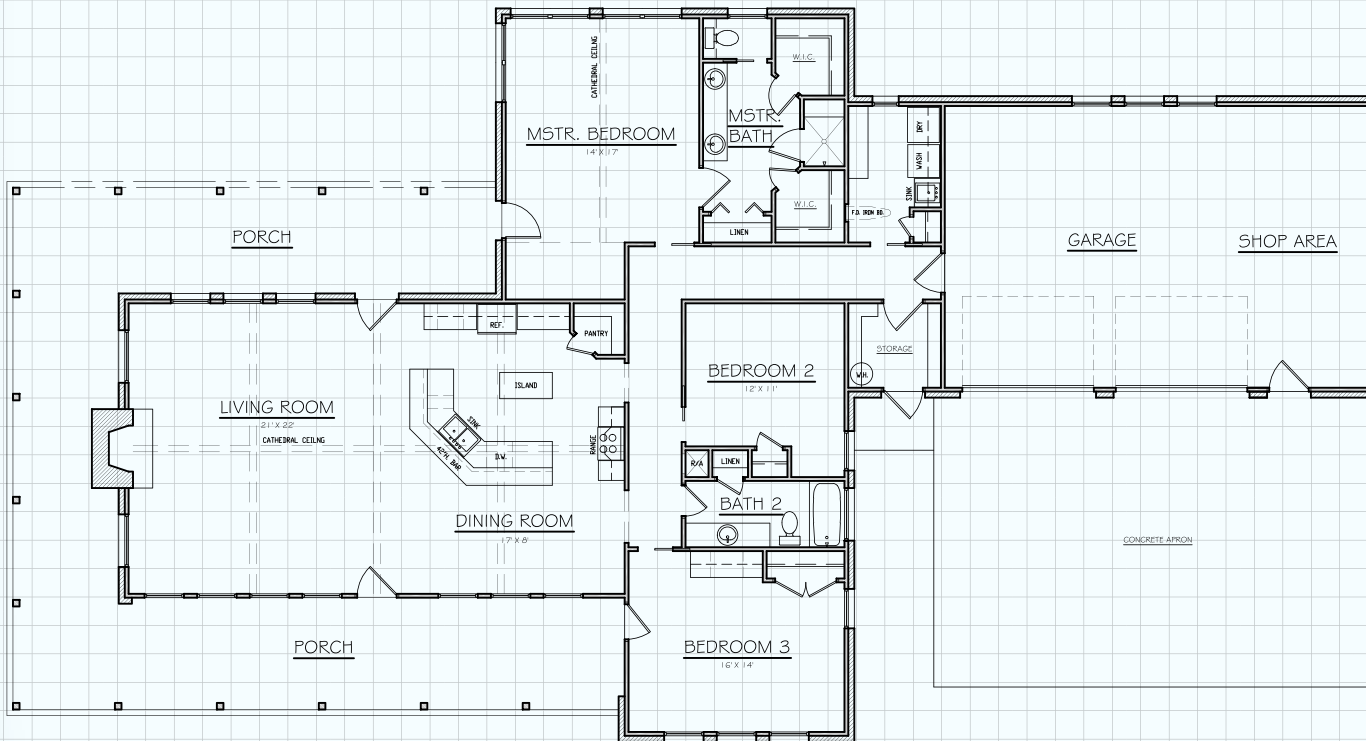

Hill Country CLASSICS™ CUSTOM HOMES

Boerne Texas

34535 IH 10 West
 Boerne, TX 78006
 (830) 249-2920
 hillcountryclassics.com

THE CAMP VERDE #2157

LIVING	2,157
PORCHES	904
GARAGE	719
MAS. LUG	75
TOTAL SQ.FT.	3,855