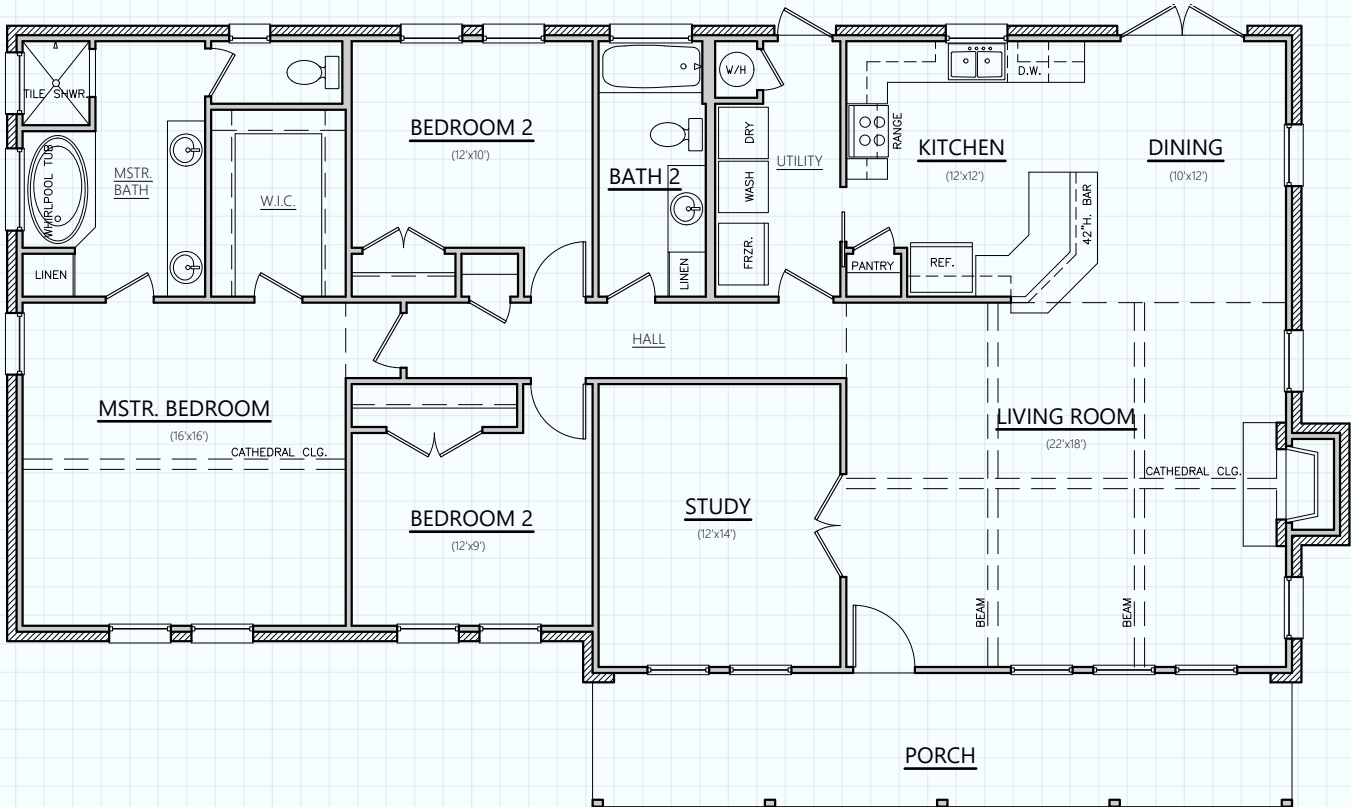

## THE BERGHEIM

LIVING (A/C):	1,878 SQ. FT.
PORCHES:	221 SQ. FT.
MAS. LUG:	68 SQ. FT.
SLAB:	2,167 SQ. FT.

*Hill Country*  
**CLASSICS™**  
**CUSTOM HOMES**  
*Boerne Texas*

34535 IH 10 West  
 Boerne, TX 78006  
 (830) 249-2920  
 hillcountryclassics.com