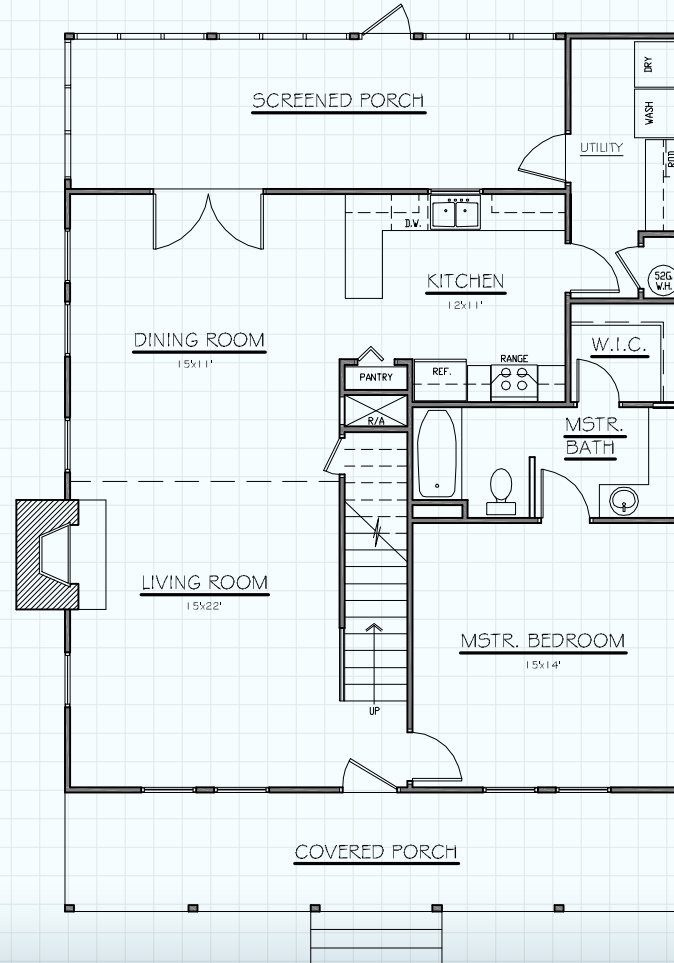

THE BEN MILAM #1849

LIVING 1,849
 COVD PORCH 221
 SCR'D PORCH 232
 TOTAL SQ.FT. 2,302

Hill Country
 CLASSICS™
 CUSTOM HOMES
Boerne Texas

34535 IH 10 West
 Boerne, TX 78006
 (830) 249-2920
 hillcountryclassics.com