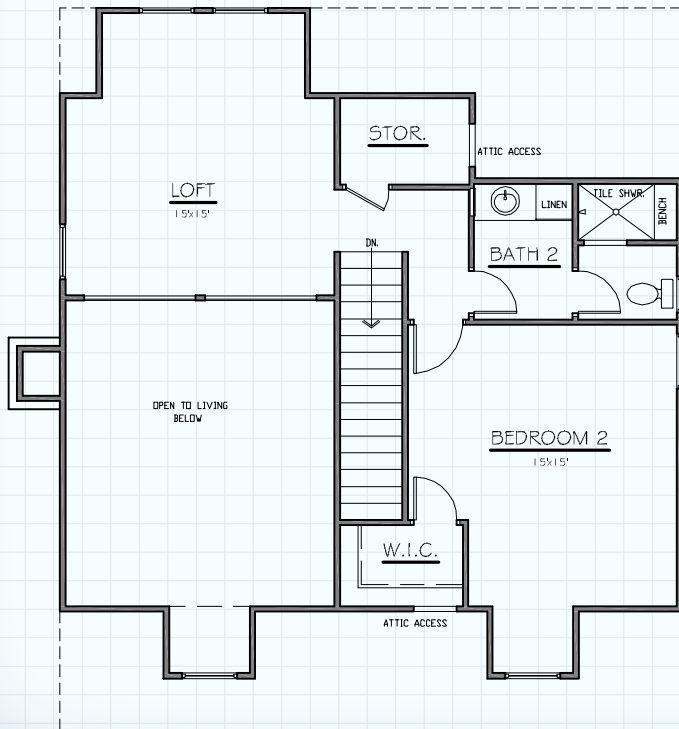

THE BEN MILAM #1849

LIVING 1,849
 COVD PORCH 221
 SCR'D PORCH 232
 TOTAL SQ.FT. 2,302

Hill Country
 CLASSICS™
 CUSTOM HOMES
Boerne Texas

34535 IH 10 West
 Boerne, TX 78006
 (830) 249-2920
 hillcountryclassics.com