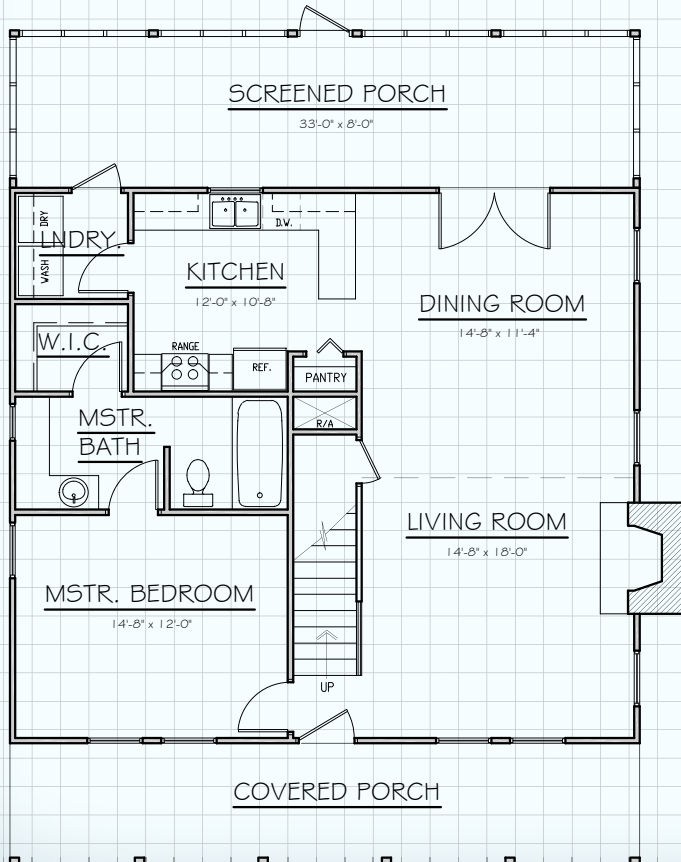

Hill Country
 CLASSICS™
 CUSTOM HOMES
Boerne Texas

34535 IH 10 West
 Boerne, TX 78006
 (830) 249-2920
 hillcountryclassics.com

THE BEN MILAM #1784

FIRST FLOOR:	1,035
SECOND FLOOR:	749
LIVING	1,784
COVD PORCH	221
SCR'D PORCH	289
SLAB:	1,545
TOTAL SQ.FT.	2,294