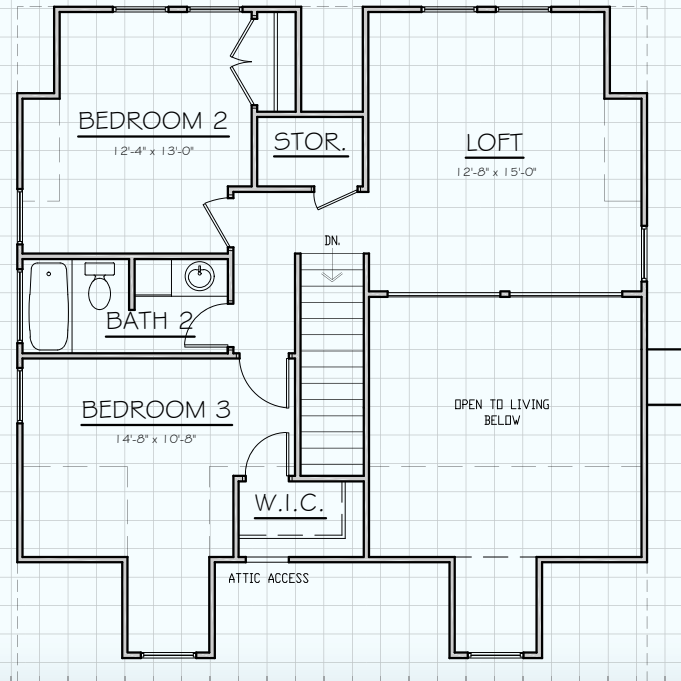

Hill Country
 CLASSICS™
 CUSTOM HOMES
Boerne Texas

34535 IH 10 West
 Boerne, TX 78006
 (830) 249-2920
 hillcountryclassics.com

THE BEN MILAM #1784

FIRST FLOOR:	1,035
SECOND FLOOR:	749
LIVING	1,784
COVD PORCH	221
SCR'D PORCH	289
SLAB:	1,545
TOTAL SQ.FT.	2,294