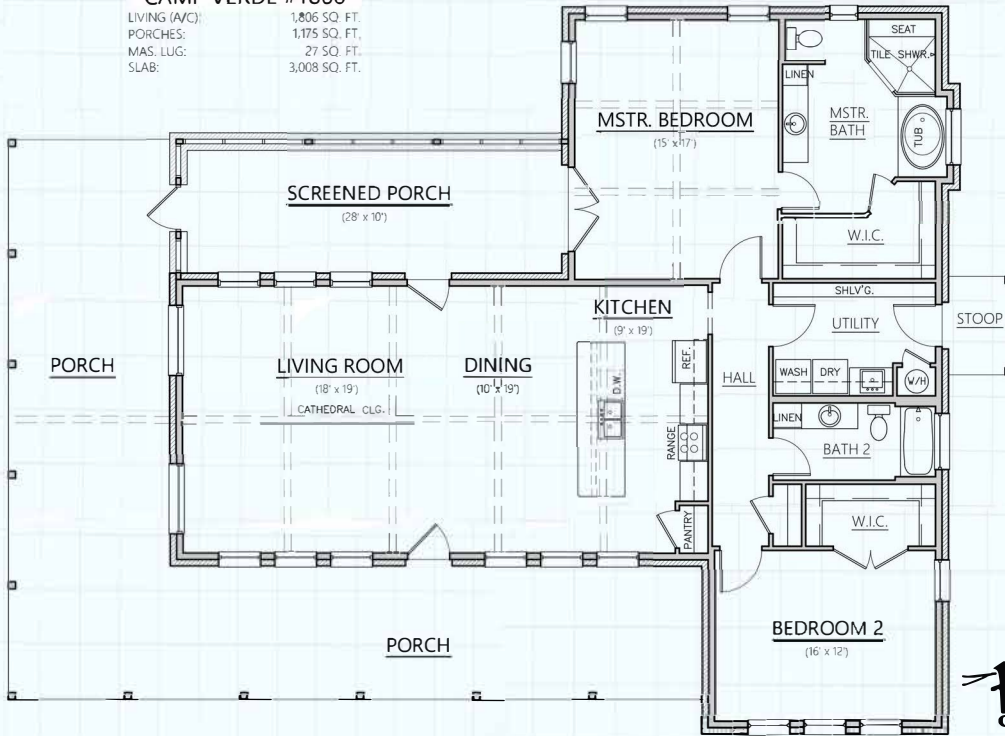

CAMP VERDE #1806

LIVING (A/C): 1,806 SQ. FT.
 PORCHES: 1,175 SQ. FT.
 MAS. LUG: 27 SQ. FT.
 SLAB: 3,008 SQ. FT.

Hill Country
 CLASSICS
 CUSTOM HOMES
 Boerne, Texas

34535 IH 10 West
 Boerne, TX 78006
 (830) 249-2920
 hillcountryclassics.
 com