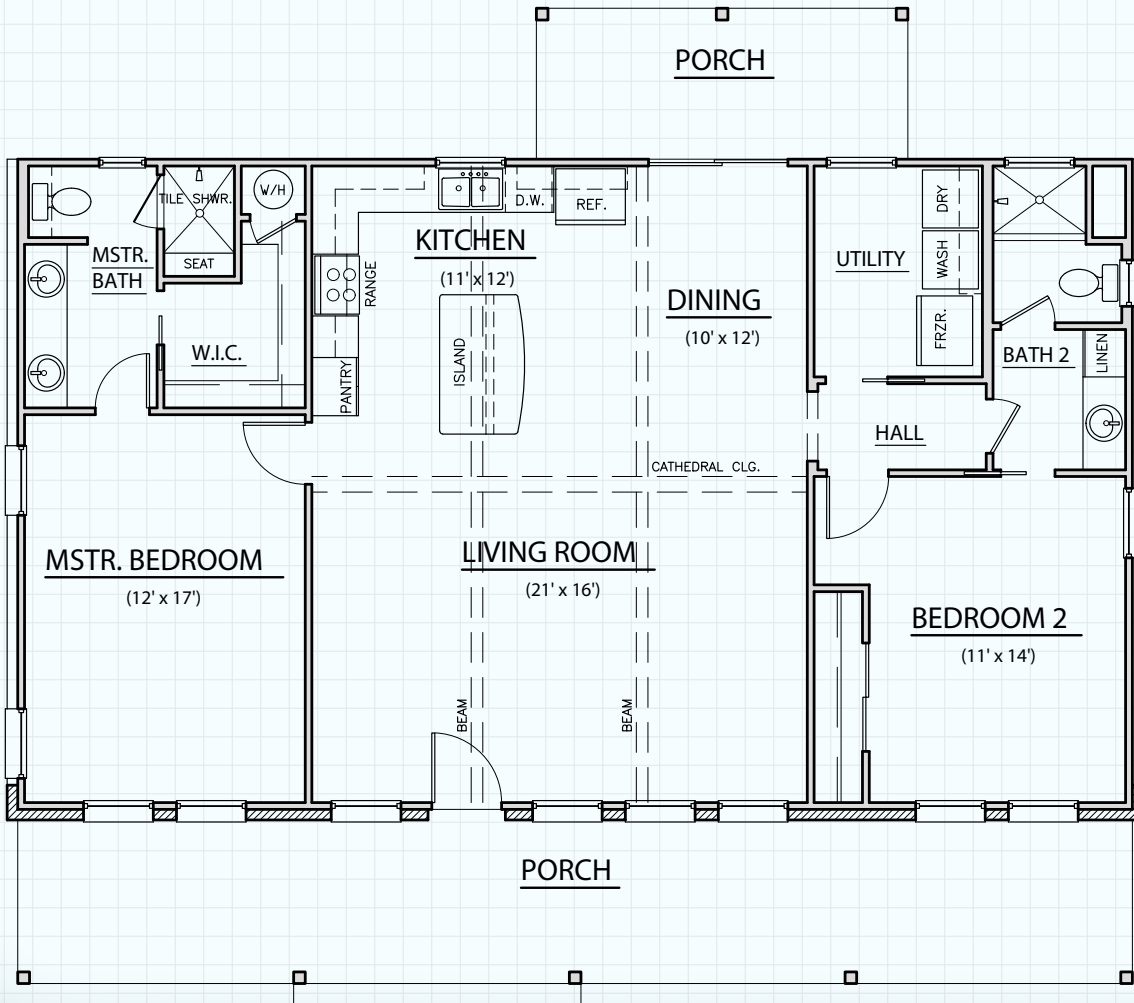

Hill Country
CLASSICS™
CUSTOM HOMES
Boerne Texas

34535 IH 10 West
 Boerne, TX 78006
 (830) 249-2920
 hillcountryclassics.com

UTOPIA #1344

LIVING (A/C):	1,344 SQ. FT.
PORCHES:	464 SQ. FT.
MAS. LUG:	26 SQ. FT.
SLAB:	1,834 SQ. FT.