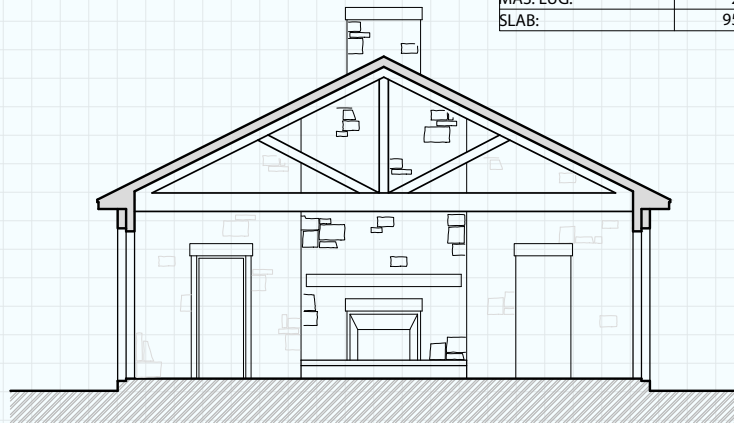

PAVILLION 927	
PAVILLION:	927 SQ. FT.
MAS. LUG:	29 SQ. FT.
SLAB:	956 SQ. FT.

TRAVERSE SECTION

*Hill Country*  
**CLASSICS™**  
**CUSTOM HOMES**  
*Boerne Texas*

34535 IH 10 West  
 Boerne, TX 78006  
 (830) 249-2920  
 hillcountryclassics.com