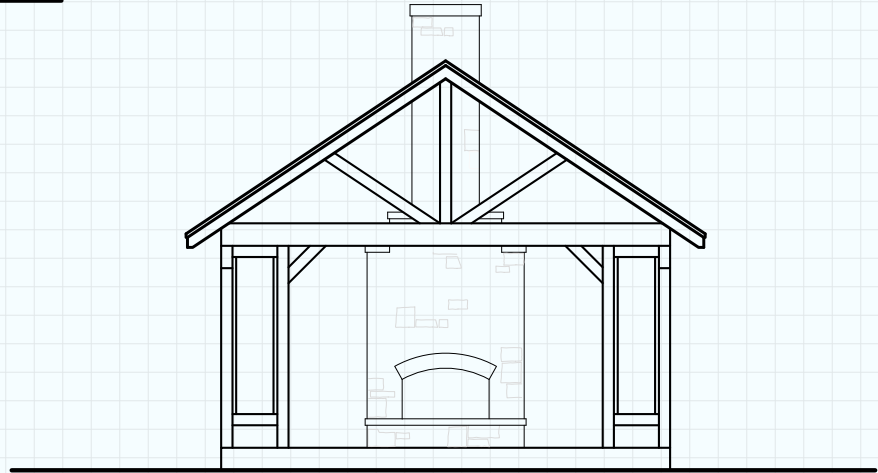

PAVILLION 874	
PAVILLION:	927 SQ. FT.
MAS. LUG:	29 SQ. FT.
SLAB:	956 SQ. FT.

Hill Country
CLASSICS™
CUSTOM HOMES
Boerne Texas

34535 IH 10 West
 Boerne, TX 78006
 (830) 249-2920
 hillcountryclassics.com