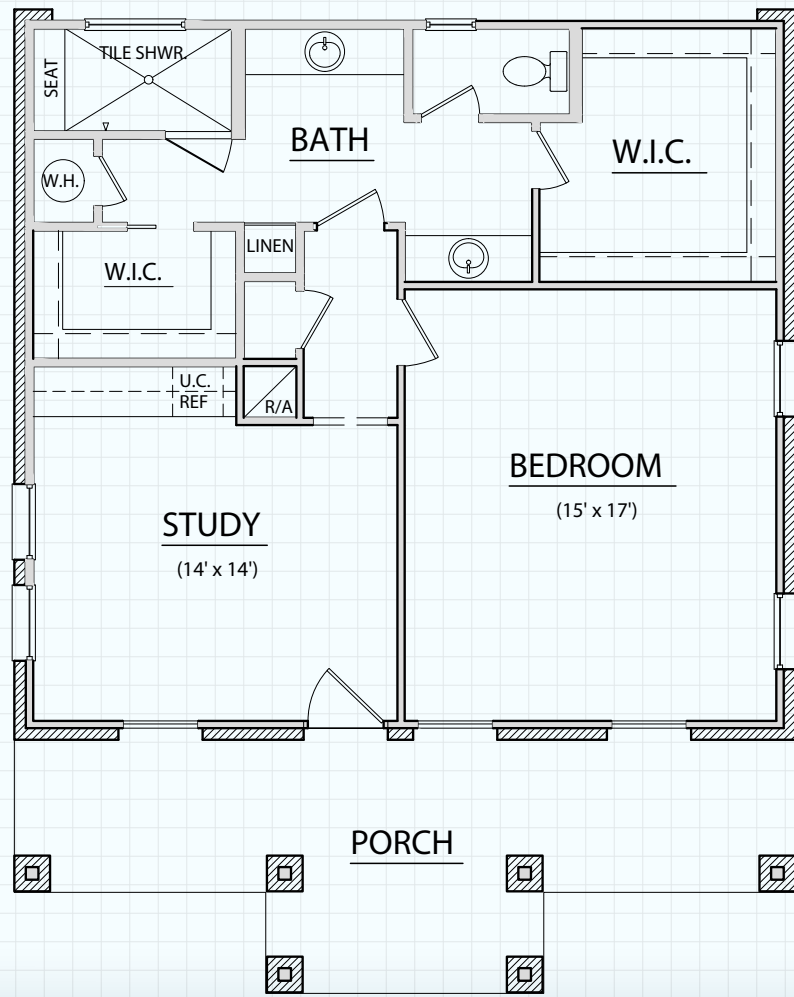

Hill Country
 CLASSICS™
 CUSTOM HOMES
Boerne Texas

34535 IH 10 West
 Boerne, TX 78006
 (830) 249-2920
 hillcountryclassics.com

GUEST HOME #840	
LIVING (A/C):	840 SQ. FT.
PORCHES:	245 SQ. FT.
MAS. LUG:	27 SQ. FT.
SLAB:	1,112 SQ. FT.