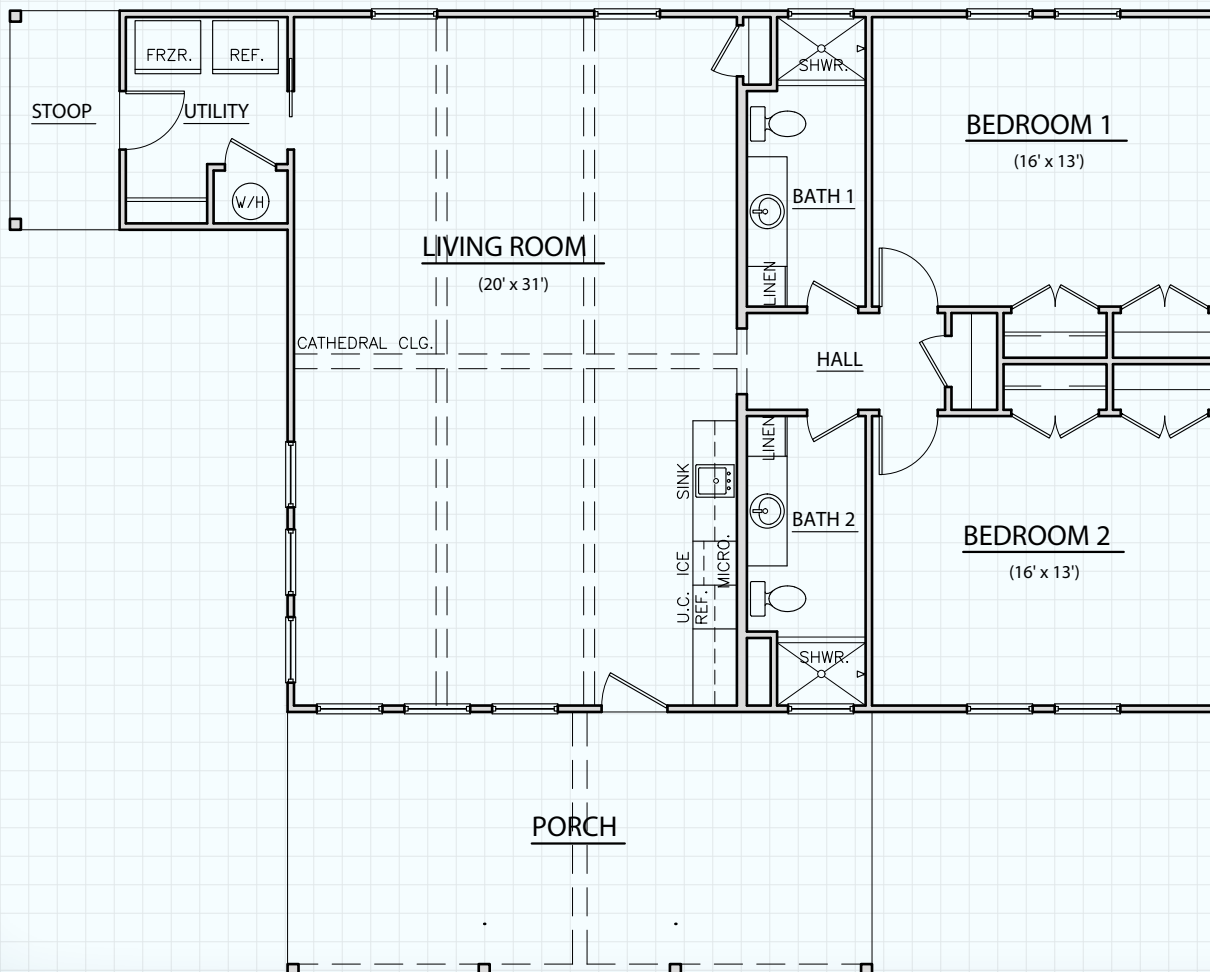

Hill Country
CLASSICS™
CUSTOM HOMES
Boerne Texas

34535 IH 10 West
 Boerne, TX 78006
 (830) 249-2920
 hillcountryclassics.com

GUEST HOME #1442

LIVING (A/C):	1,442 SQ. FT.
PORCHES:	370 SQ. FT.
SLAB:	1,812 SQ. FT.