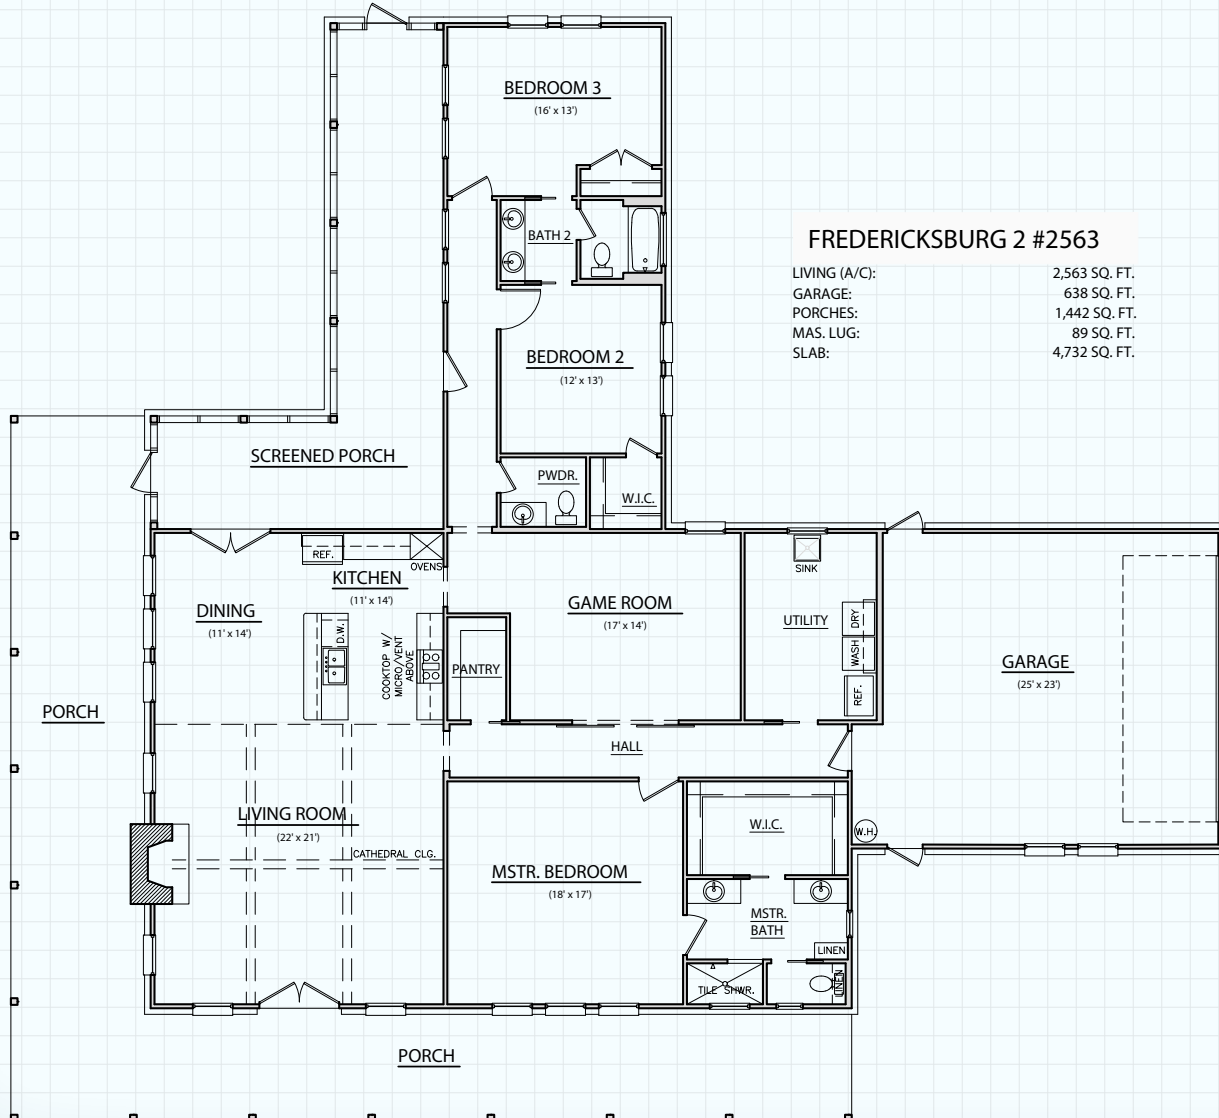

Hill Country
CLASSICS™
CUSTOM HOMES
Boerne Texas

34535 IH 10 West
 Boerne, TX 78006
 (830) 249-2920
 hillcountryclassics.com

FREDERICKSBURG 2 #2563

LIVING (A/C):	2,563 SQ. FT.
GARAGE:	638 SQ. FT.
PORCHES:	1,442 SQ. FT.
MAS. LUG:	89 SQ. FT.
SLAB:	4,732 SQ. FT.