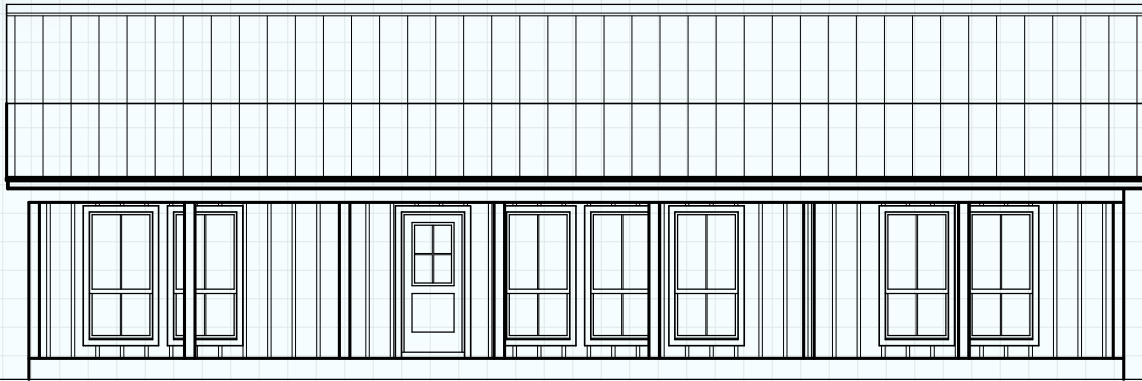

*Hill Country*  
**CLASSICS™**  
**CUSTOM HOMES**  
*Boerne Texas*

34535 IH 10 West  
 Boerne, TX 78006  
 (830) 249-2920  
 hillcountryclassics.com

**FREDERICKSBURG 1 #1525**

LIVING (A/C):	1,525 SQ. FT.
PORCHES:	654 SQ. FT.
SLAB:	2,179 SQ. FT.