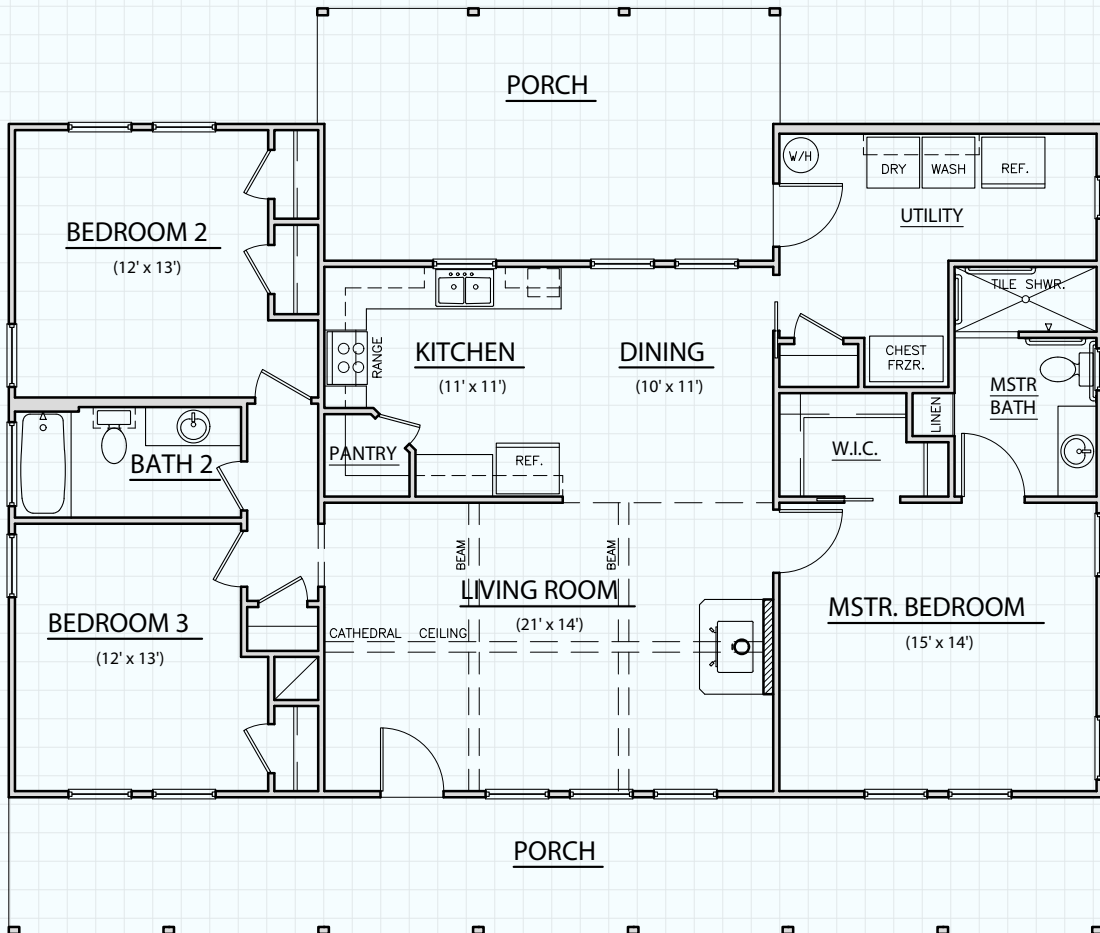

*Hill Country*  
**CLASSICS™**  
**CUSTOM HOMES**  
*Boerne Texas*

34535 IH 10 West  
 Boerne, TX 78006  
 (830) 249-2920  
 hillcountryclassics.com

**FREDERICKSBURG 1 #1525**

LIVING (A/C):	1,525 SQ. FT.
PORCHES:	654 SQ. FT.
SLAB:	2,179 SQ. FT.