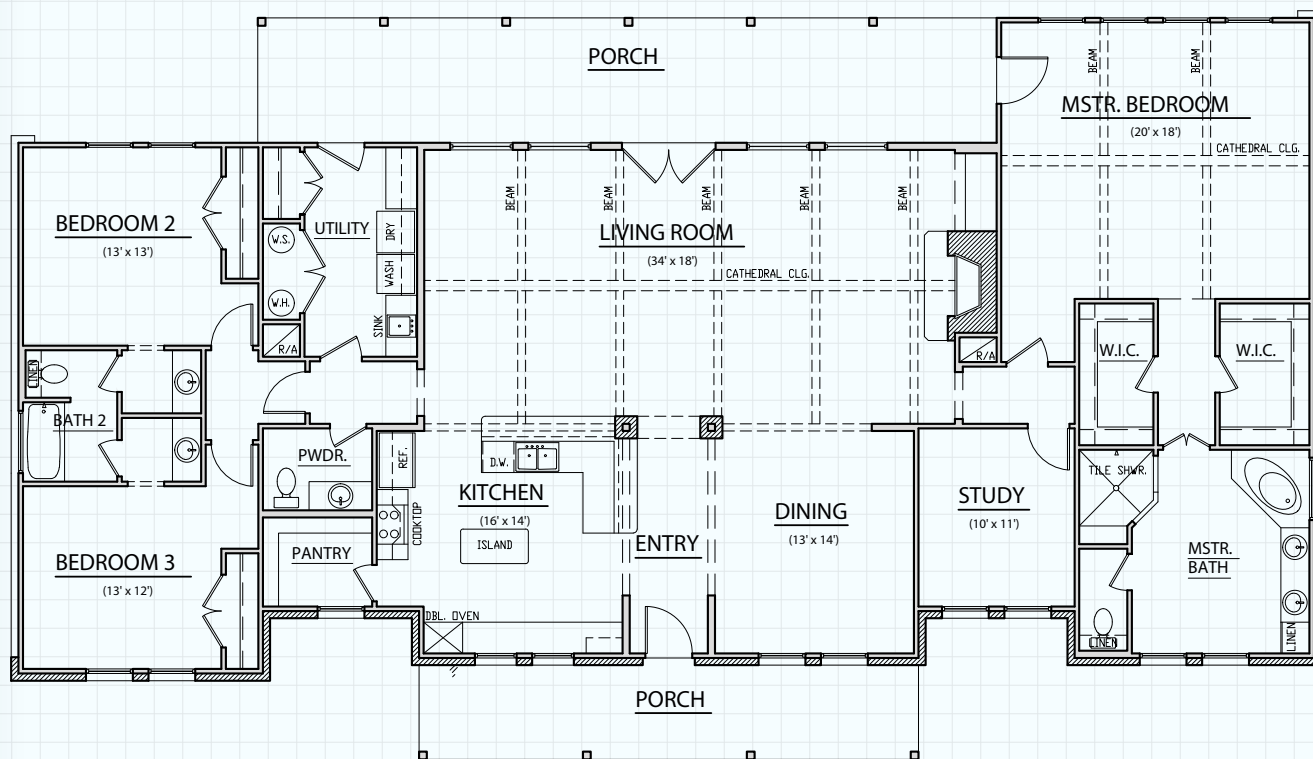

Hill Country
CLASSICS™
CUSTOM HOMES
Boerne Texas

34535 IH 10 West
 Boerne, TX 78006
 (830) 249-2920
 hillcountryclassics.com

CUSTOM HOME #2857

LIVING (A/C):	2,857 SQ. FT.
PORCHES:	578 SQ. FT.
MAS. LUG:	75 SQ. FT.
SLAB:	3,510 SQ. FT.