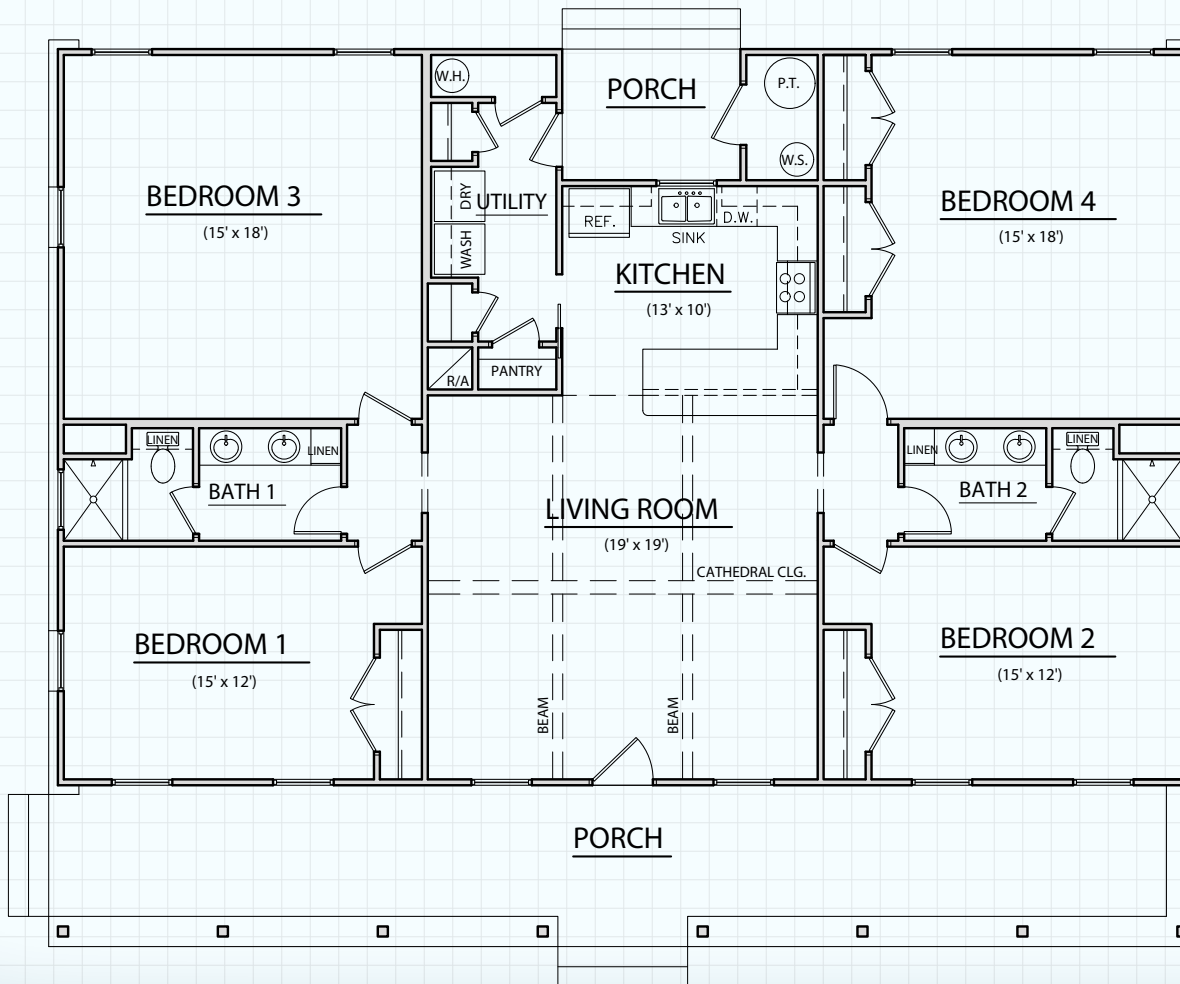

Hill Country
CLASSICS™
CUSTOM HOMES
Boerne Texas

34535 IH 10 West
 Boerne, TX 78006
 (830) 249-2920
 hillcountryclassics.com

GUEST HOME #1987

LIVING (A/C):	1,987 SQ. FT.
PORCHES:	512 SQ. FT.
MAS. LUG:	35 SQ. FT.
SLAB:	2,534 SQ. FT.