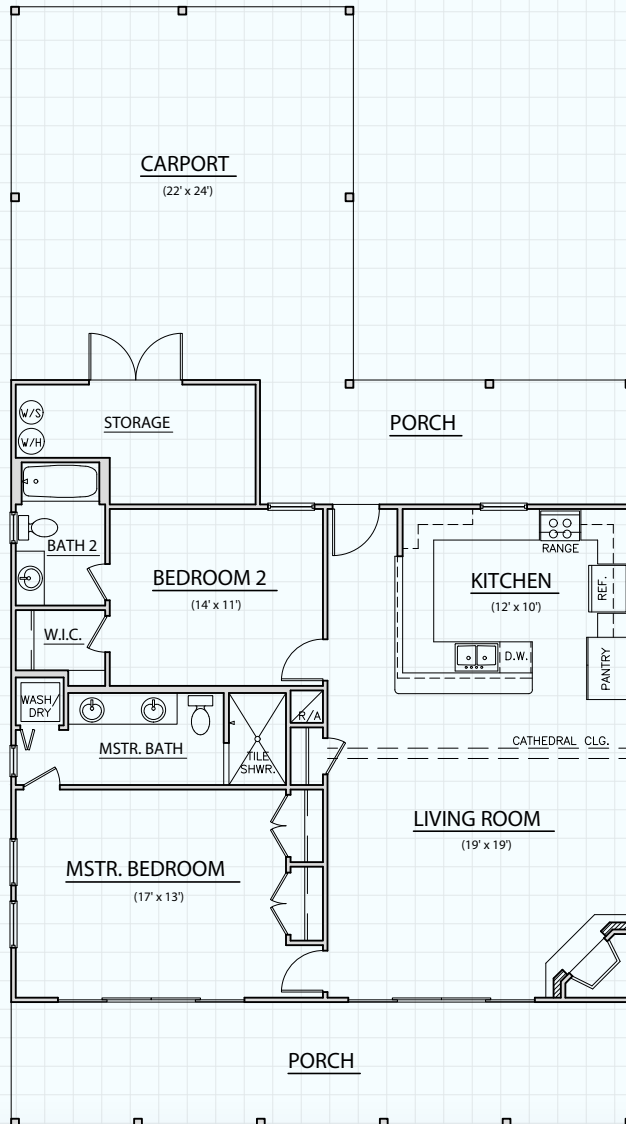

*Hill Country*  
**CLASSICS™**  
**CUSTOM HOMES**  
*Boerne Texas*

34535 IH 10 West  
 Boerne, TX 78006  
 (830) 249-2920  
 hillcountryclassics.com

**CUSTOM HOME #1408**

LIVING (A/C):	1,408 SQ. FT.
PORCHES:	512 SQ. FT.
CARPORT:	528 SQ. FT.
SLAB:	2,448 SQ. FT.