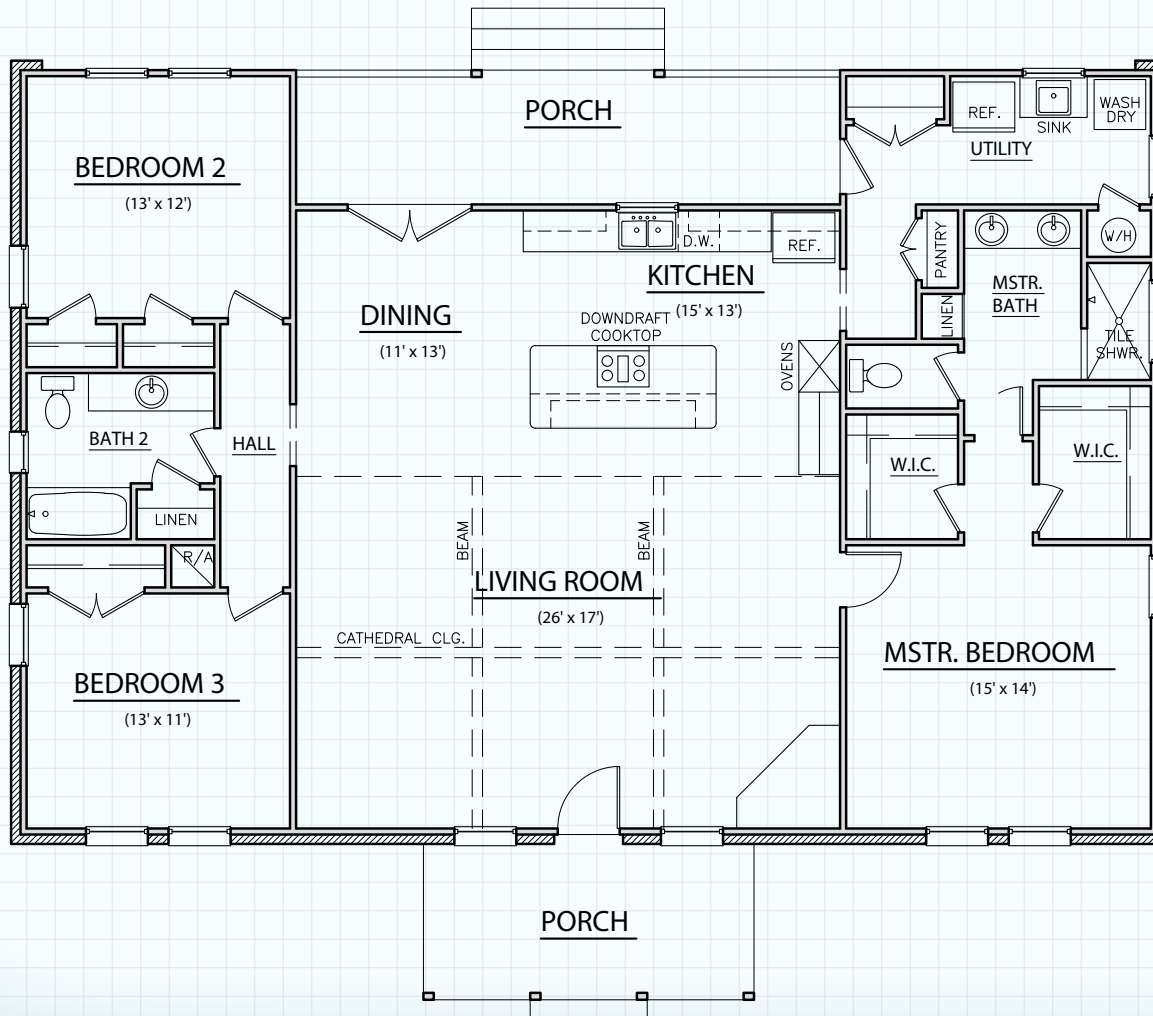

**Hill Country**  
 CLASSICS™  
 CUSTOM HOMES  
 Boerne Texas

34535 IH 10 West  
 Boerne, TX 78006  
 (830) 249-2920  
 hillcountryclassics.com

**CHERRY SPRING #1864**

LIVING (A/C):	1,864 SQ. FT.
PORCHES:	300 SQ. FT.
MAS. LUG:	53 SQ. FT.
SLAB:	2,217 SQ. FT.