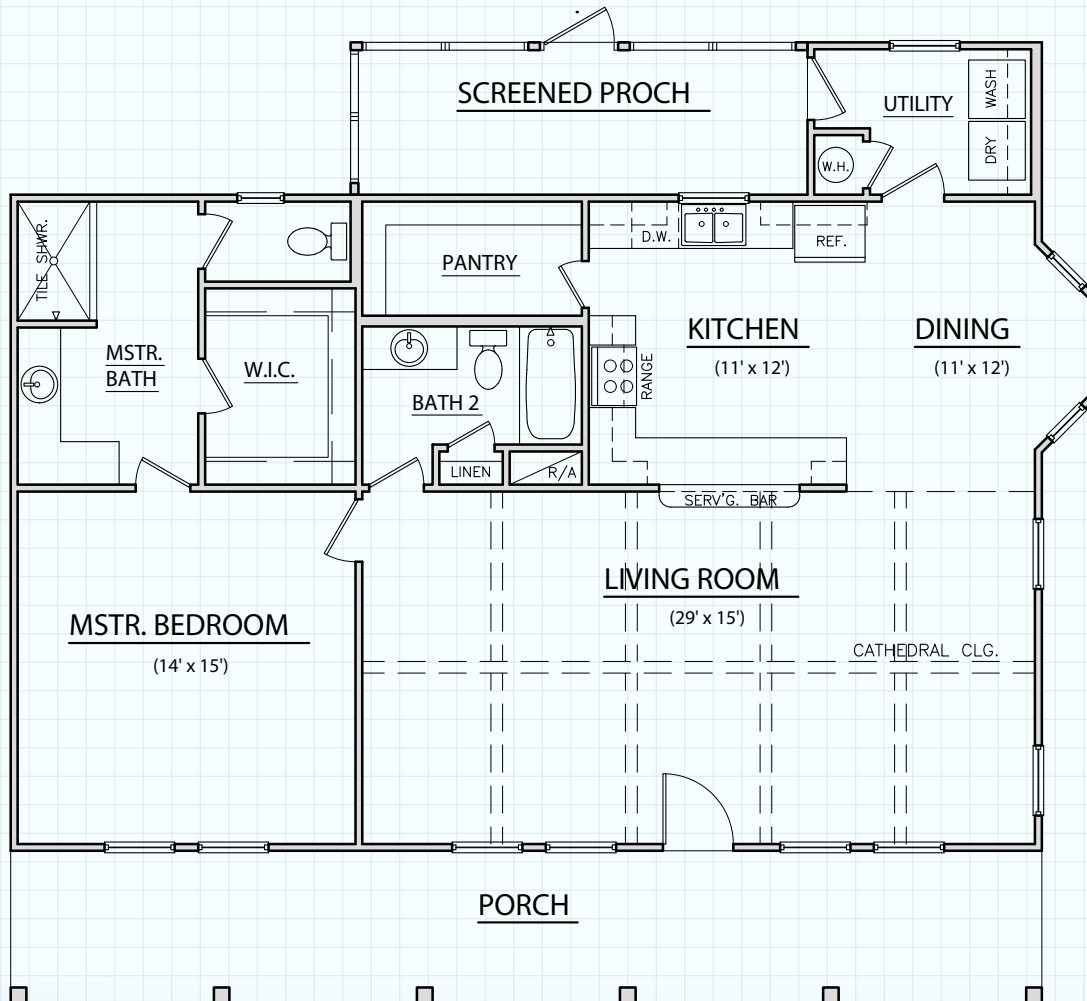

**Hill Country**  
**CLASSICS™**  
**CUSTOM HOMES**  
*Boerne Texas*

34535 IH 10 West  
 Boerne, TX 78006  
 (830) 249-2920  
 hillcountryclassics.com

**CASTROVILLE #1313**

LIVING (A/C):	1,313 SQ. FT.
PORCHES:	413 SQ. FT.
SLAB:	1,726 SQ. FT.