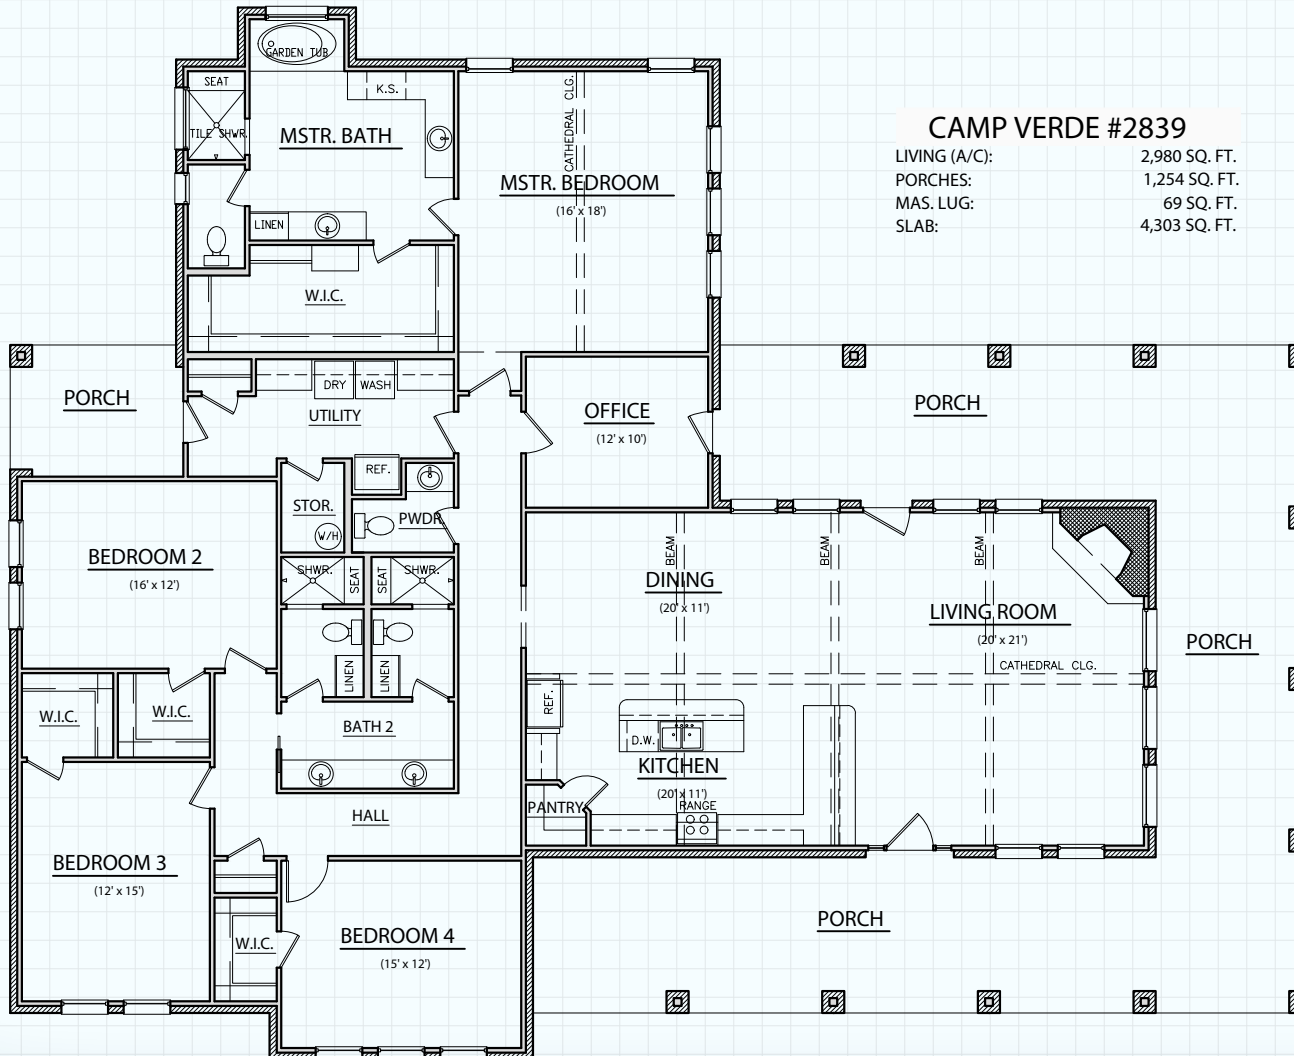

Hill Country
CLASSICS™
CUSTOM HOMES
Boerne Texas

34535 IH 10 West
 Boerne, TX 78006
 (830) 249-2920
 hillcountryclassics.com

CAMP VERDE #2839

LIVING (A/C):	2,980 SQ. FT.
PORCHES:	1,254 SQ. FT.
MAS. LUG:	69 SQ. FT.
SLAB:	4,303 SQ. FT.