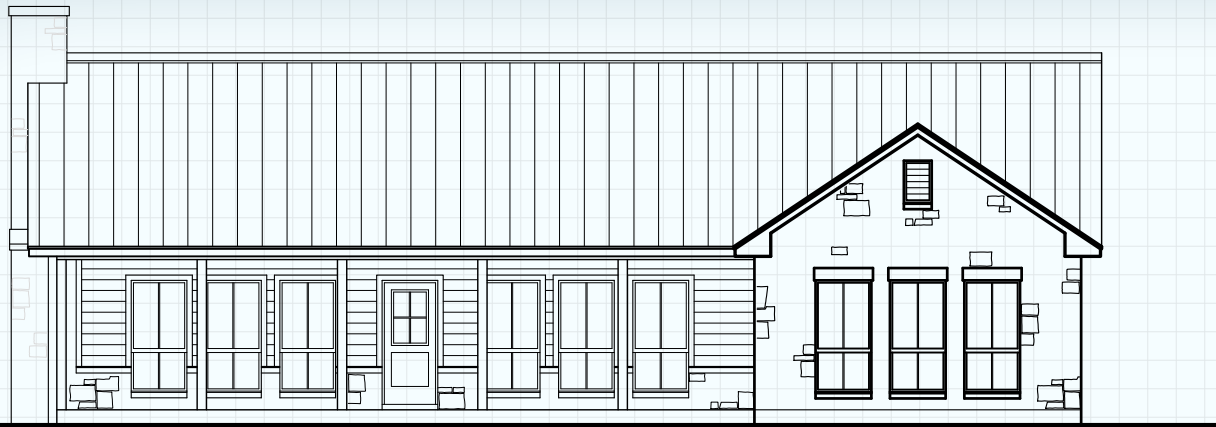

*Hill Country*  
**CLASSICS™**  
**CUSTOM HOMES**  
*Boerne Texas*

34535 IH 10 West  
 Boerne, TX 78006  
 (830) 249-2920  
 hillcountryclassics.com

**CAMP VERDE #2187**

LIVING (A/C): 2,187 SQ. FT.  
 PORCHES: 266 SQ. FT.  
 MAS. LUG: 93 SQ. FT.  
 SLAB: 2,546 SQ. FT.