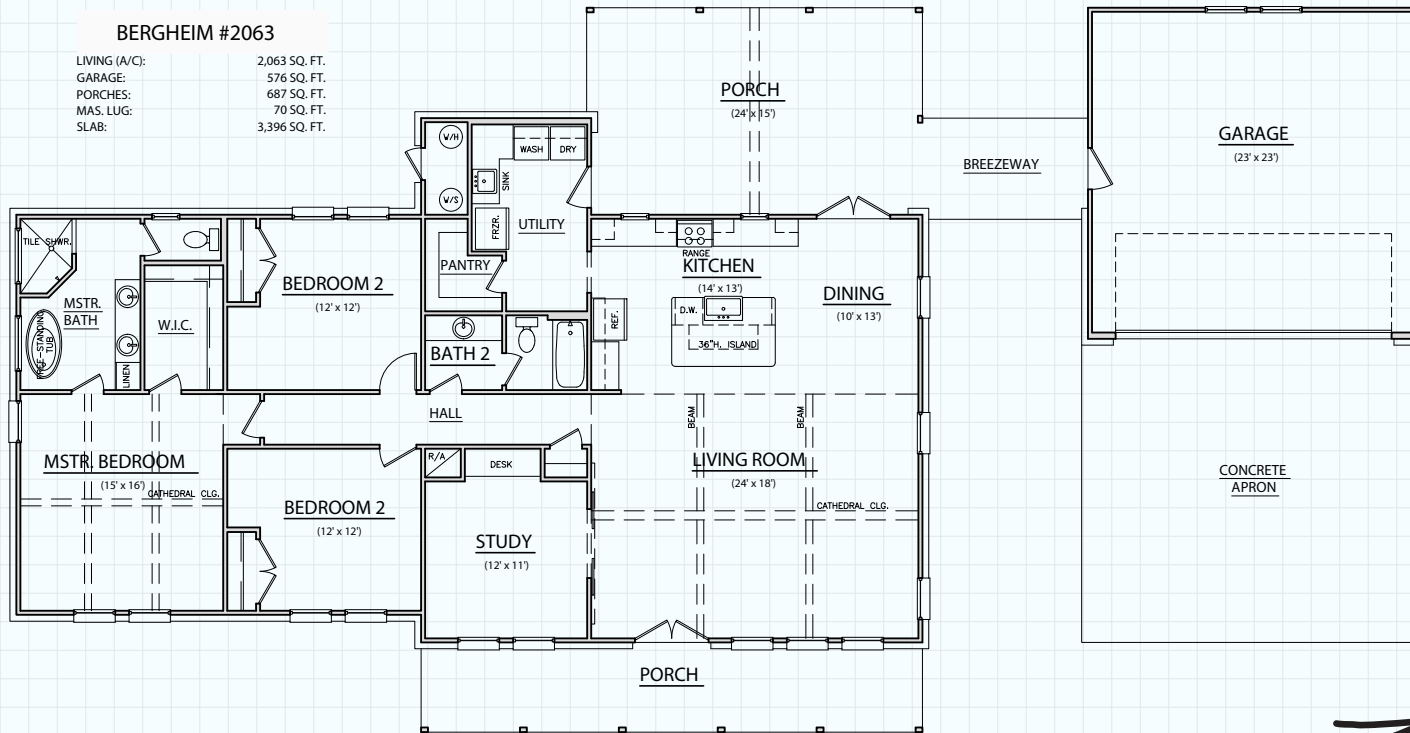

BERGHEIM #2063

LIVING (A/C): 2,063 SQ. FT.
 GARAGE: 576 SQ. FT.
 PORCHES: 687 SQ. FT.
 MAS. LUG: 70 SQ. FT.
 SLAB: 3,396 SQ. FT.

Hill Country
CLASSICS™
CUSTOM HOMES
Boerne Texas

34535 IH 10 West
 Boerne, TX 78006
 (830) 249-2920
 hillcountryclassics.com