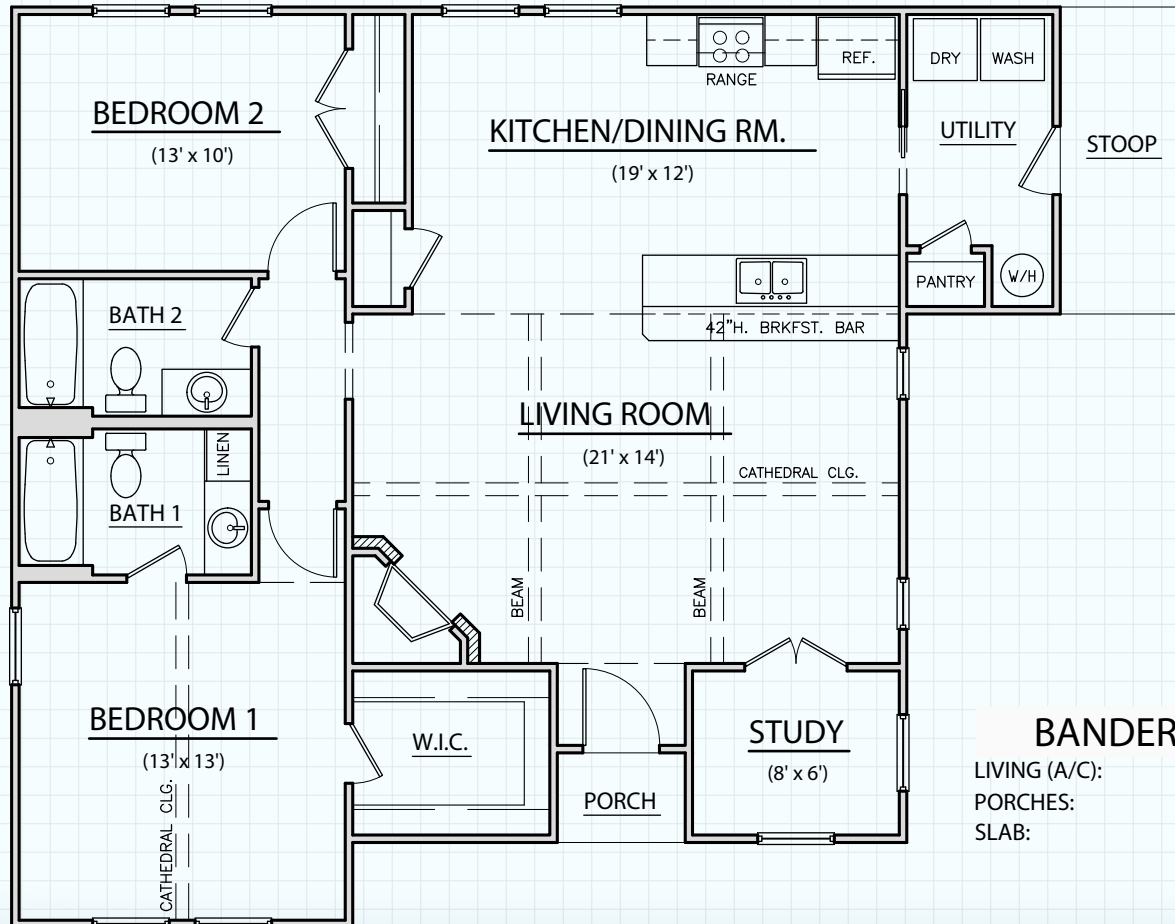

Hill Country
 CLASSICS™
 CUSTOM HOMES
Boerne Texas

34535 IH 10 West
 Boerne, TX 78006
 (830) 249-2920
 hillcountryclassics.com

BANDERA #1242

LIVING (A/C):	1,242 SQ. FT.
PORCHES:	78 SQ. FT.
SLAB:	1,320 SQ. FT.