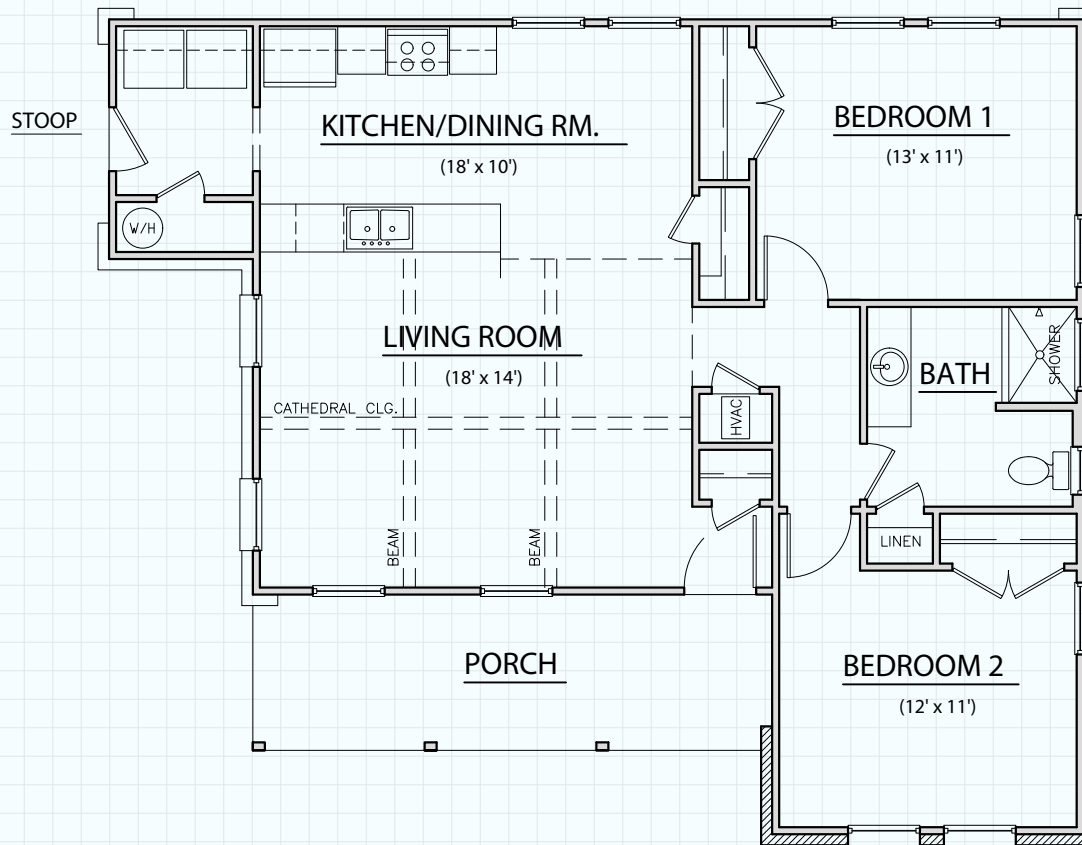

Hill Country
CLASSICS™
CUSTOM HOMES
Boerne Texas

34535 IH 10 West
 Boerne, TX 78006
 (830) 249-2920
 hillcountryclassics.com

BANDERA #1022

LIVING (A/C):	1,022 SQ. FT.
PORCHES:	191 SQ. FT.
MAS. LUG:	34 SQ. FT.
SLAB:	1,247 SQ. FT.