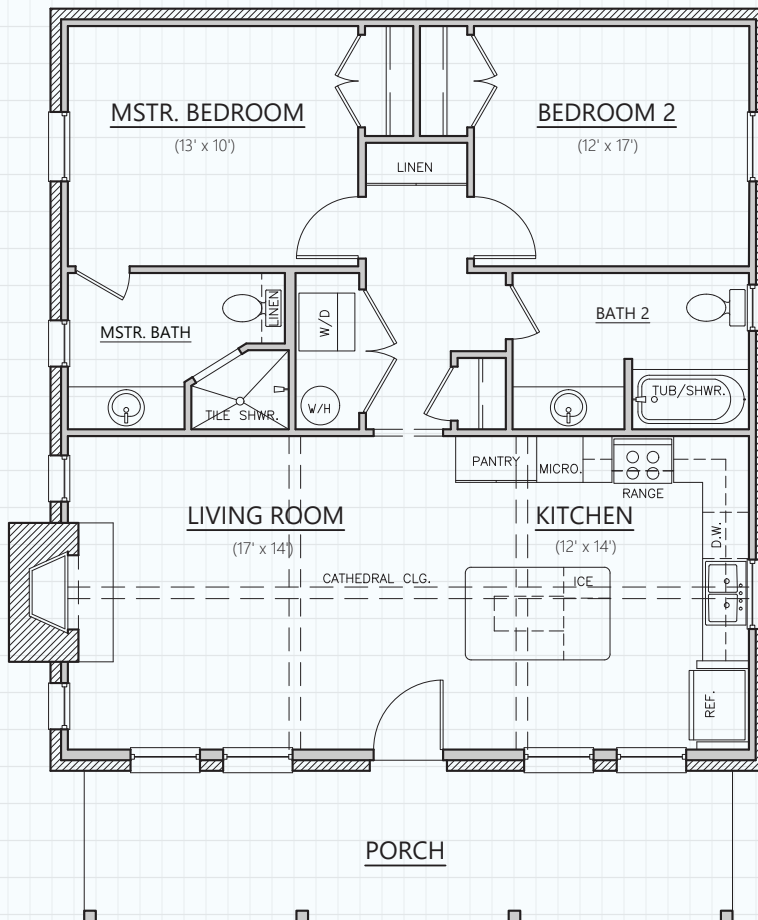

34535 IH 10 West
 Boerne, TX 78006
 (830) 249-2920
 hillcountryclassics.com

GUEST HOME #974

LIVING (A/C):	974 SQ. FT.
PORCHES:	196 SQ. FT.
MAS. LUG:	42 SQ. FT.
SLAB:	1,212 SQ. FT.