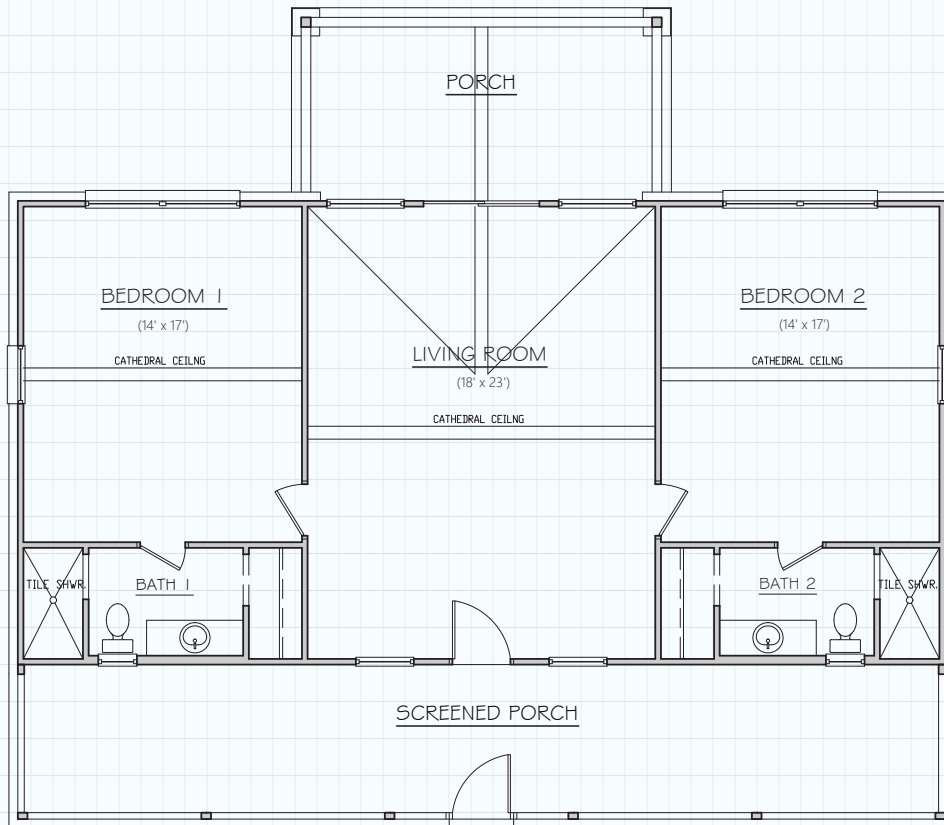

Hill Country
 CLASSICS™
 CUSTOM HOMES
Boerne Texas

34535 IH 10 West
 Boerne, TX 78006
 (830) 249-2920
 hillcountryclassics.com

GUEST HOME #1152

LIVING (A/C):	1,152 SQ. FT.
PORCHES:	581 SQ. FT.
MAS. LUG:	65 SQ. FT.
SLAB:	1,798 SQ. FT.