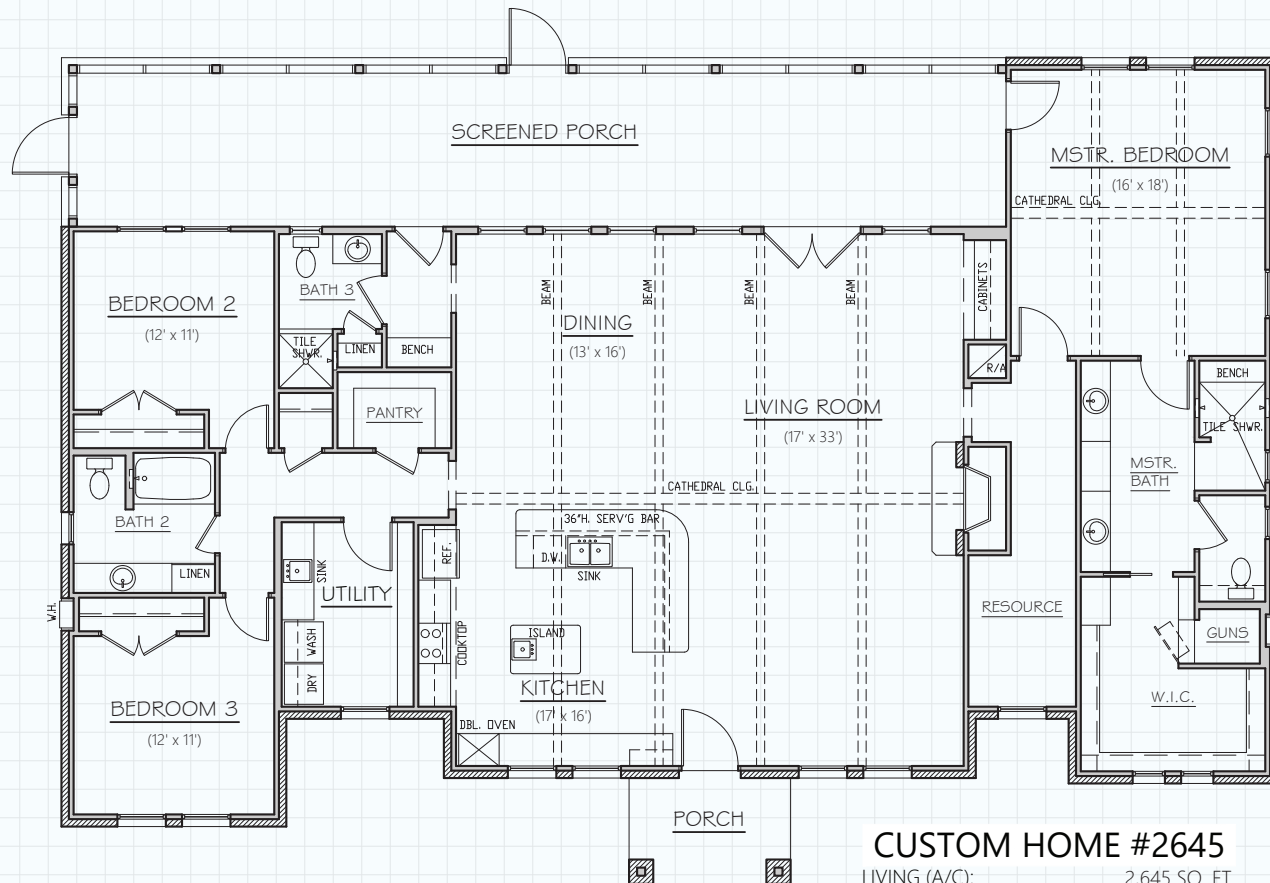

## CUSTOM HOME #2645

LIVING (A/C):	2,645 SQ. FT.
PORCHES:	681 SQ. FT.
MAS. LUG:	83 SQ. FT.
TOTAL:	3,344 SQ. FT.