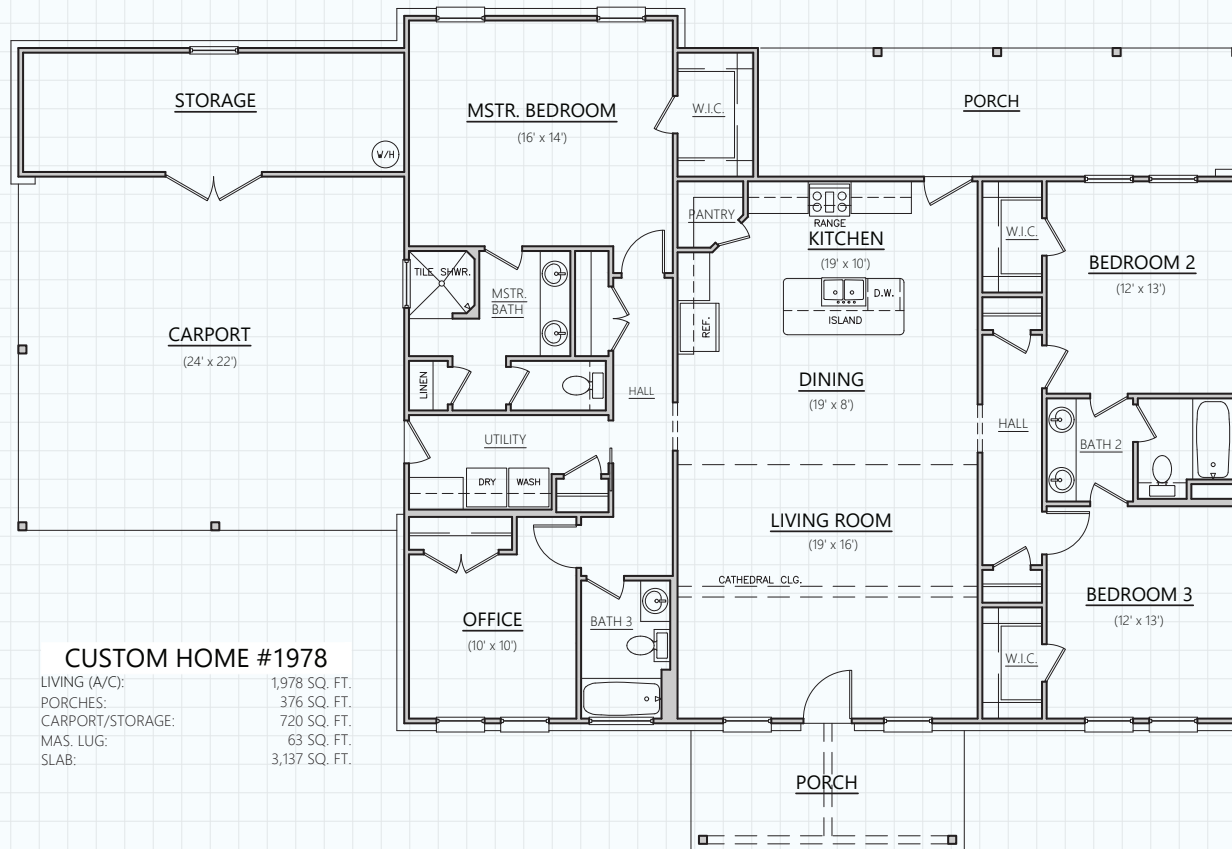

Hill Country CLASSICS™ CUSTOM HOMES

Boerne Texas

34535 IH 10 West
 Boerne, TX 78006
 (830) 249-2920
 hillcountryclassics.com

CUSTOM HOME #1978

LIVING (A/C):	1,978 SQ. FT.
PORCHES:	376 SQ. FT.
CARPORT/STORAGE:	720 SQ. FT.
MAS. LUG:	63 SQ. FT.
SLAB:	3,137 SQ. FT.