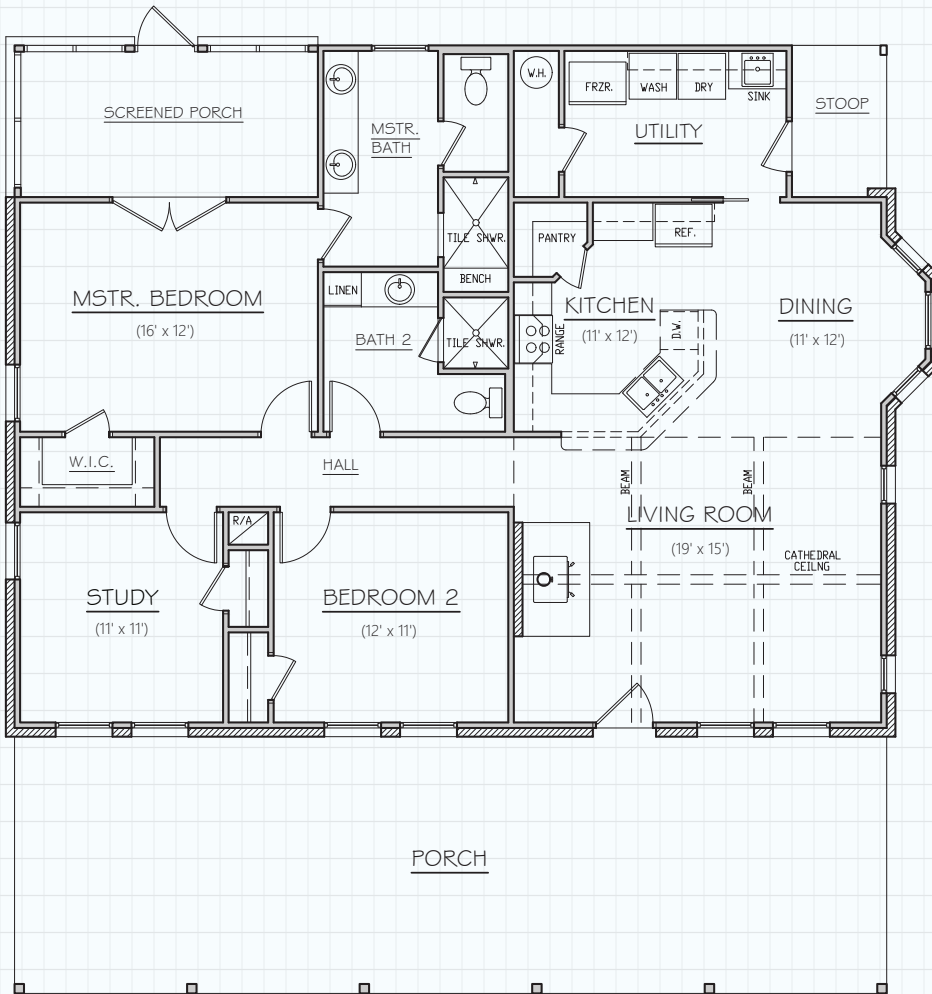

## THE CASTROVILLE #1504

LIVING (A/C):	1,504 SQ. FT.
PORCHES:	772 SQ. FT.
CARPORT/STORAGE:	3622 SQ. FT.
MAS. LUG:	49 SQ. FT.
SLAB:	2,352 SQ. FT.