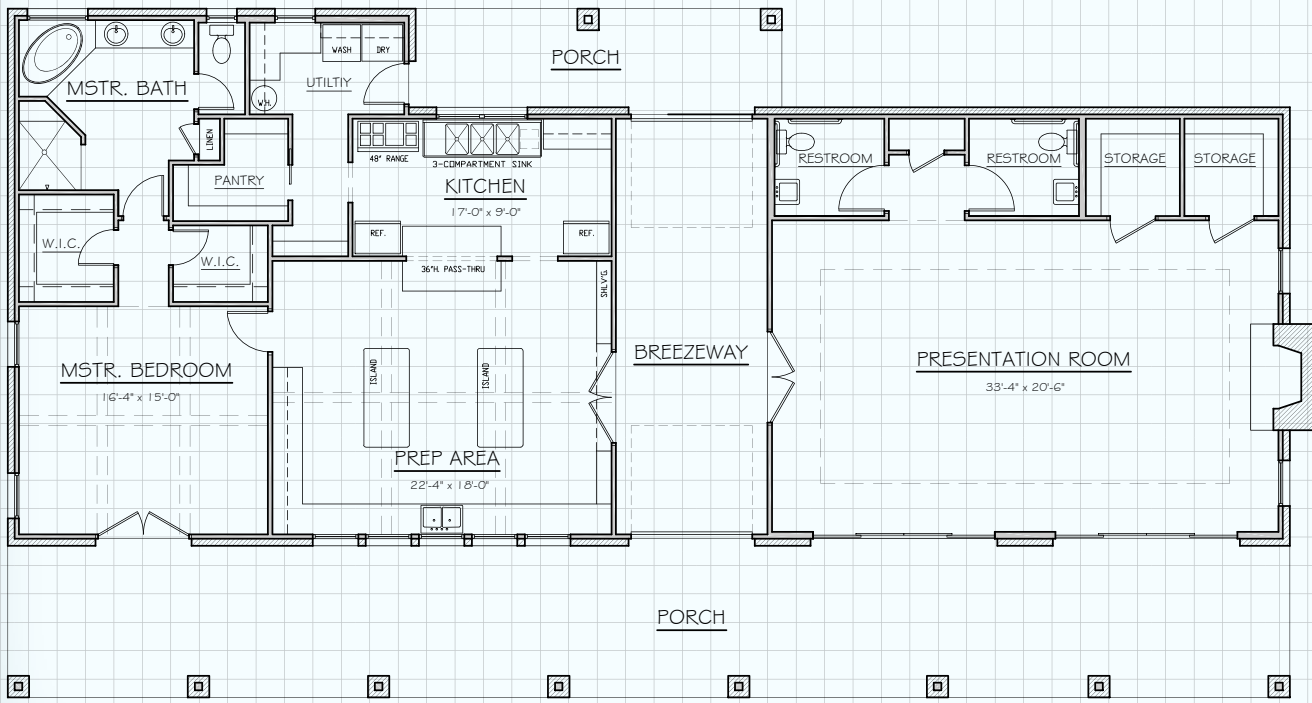

Hill Country CLASSICS™ CUSTOM HOMES

Boerne Texas

34535 IH 10 West
 Boerne, TX 78006
 (830) 249-2920
 hillcountryclassics.com

THE VANDERPOOL #2232

LIVING	2,232
BREEZEWAY	280
PORCHES	1,056
MAS. LUG	70
TOTAL SQ.FT.	3,638