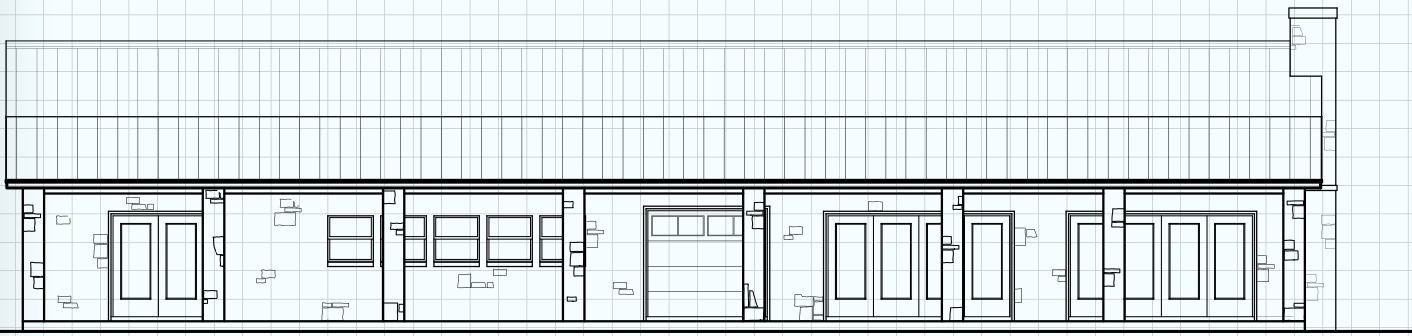

Hill Country CLASSICS™ CUSTOM HOMES

Boerne Texas

34535 IH 10 West
 Boerne, TX 78006
 (830) 249-2920
 hillcountryclassics.com

THE VANDERPOOL #2232

LIVING	2,232
BREEZEWAY	280
PORCHES	1,056
MAS. LUG	70
TOTAL SQ.FT.	3,638