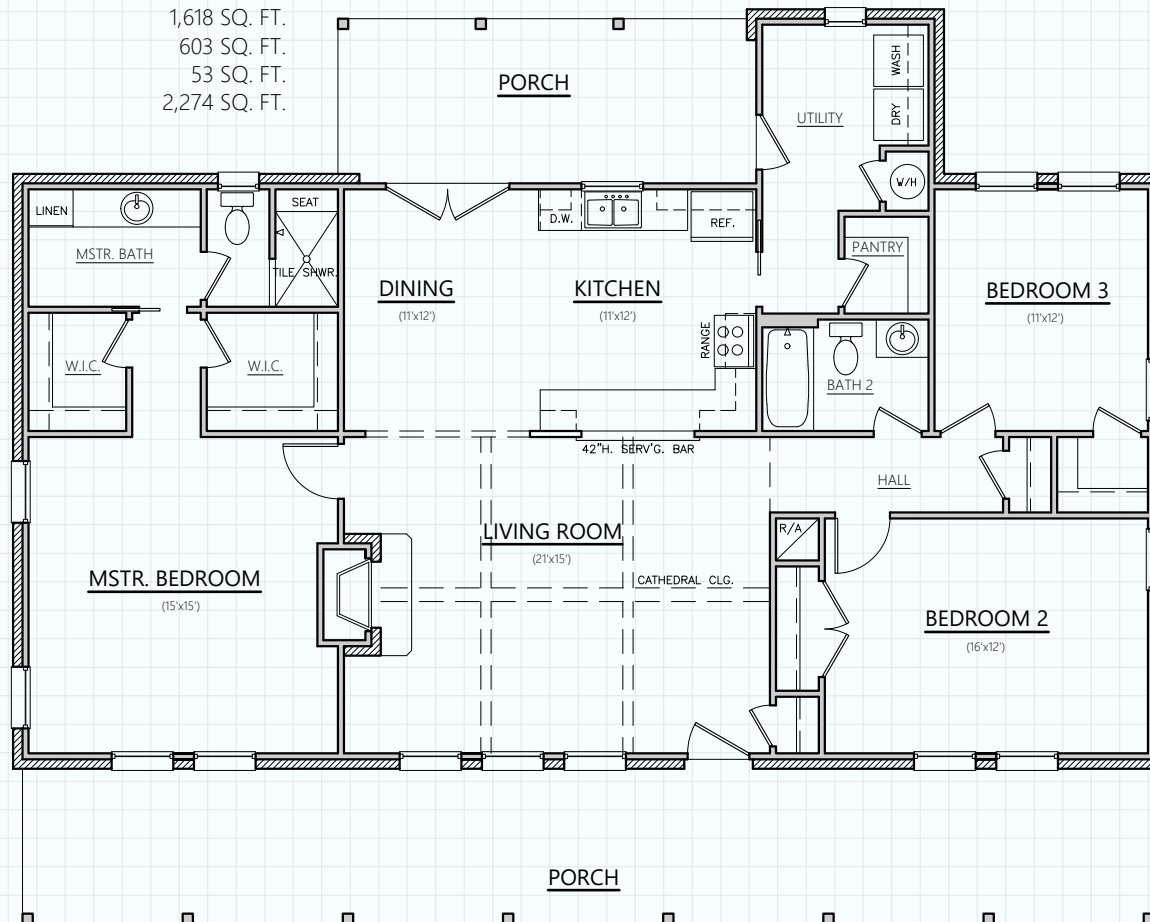

THE FREDERICKSBURG 1-B

LIVING (A/C): 1,618 SQ. FT.
 PORCHES: 603 SQ. FT.
 MAS. LUG: 53 SQ. FT.
 SLAB: 2,274 SQ. FT.

Hill Country
CLASSICS™
CUSTOM HOMES
Boerne Texas

34535 IH 10 West
 Boerne, TX 78006
 (830) 249-2920
 hillcountryclassics.com