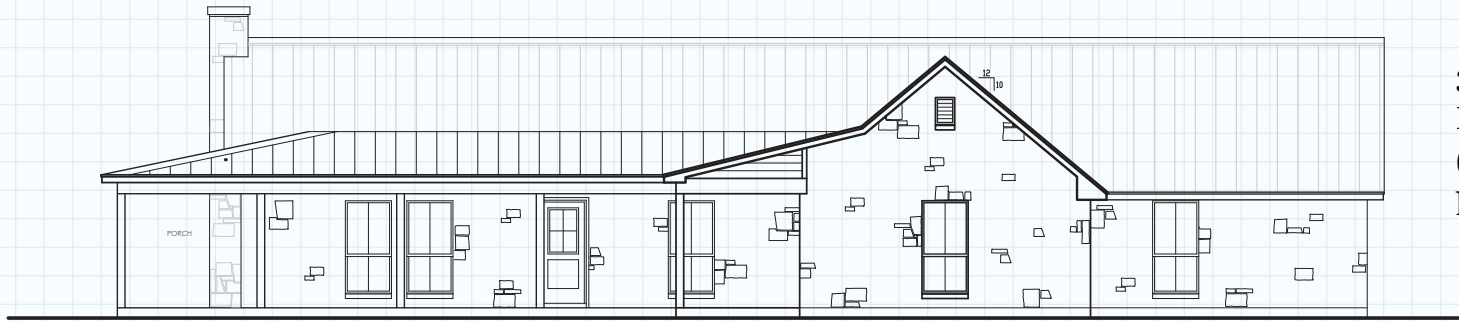

### THE W.B. TRAVIS #2133

LIVING (A/C): 2,133 SQ. FT.  
 PORCHES: 1,066 SQ. FT.  
 CARPORT/STORAGE: 720 SQ. FT.  
 SLAB: 3,257 SQ. FT.