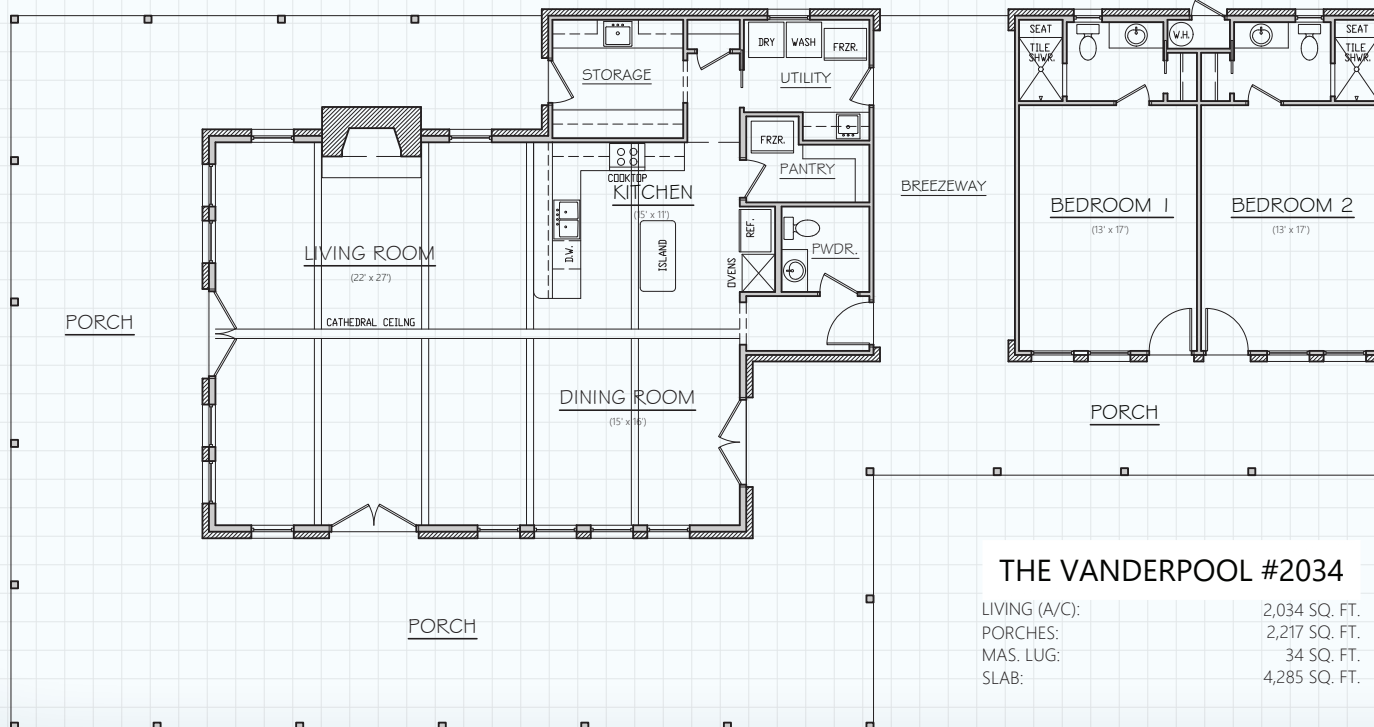

Hill Country CLASSICS™ CUSTOM HOMES

Boerne Texas

34535 IH 10 West
Boerne, TX 78006
(830) 249-2920
hillcountryclassics.com

THE VANDERPOOL #2034

LIVING (A/C):	2,034 SQ. FT.
PORCHES:	2,217 SQ. FT.
MAS. LUG:	34 SQ. FT.
SLAB:	4,285 SQ. FT.