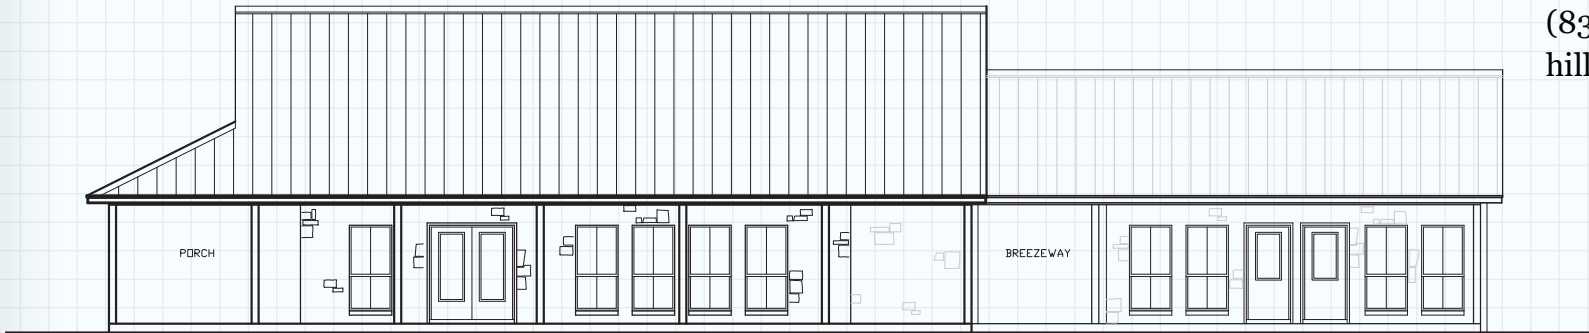

Hill Country CLASSICS™ CUSTOM HOMES

Boerne Texas

34535 IH 10 West
Boerne, TX 78006
(830) 249-2920
hillcountryclassics.com

THE VANDERPOOL #2034

LIVING (A/C):	2,034 SQ. FT.
PORCHES:	2,217 SQ. FT.
MAS. LUG:	34 SQ. FT.
SLAB:	4,285 SQ. FT.