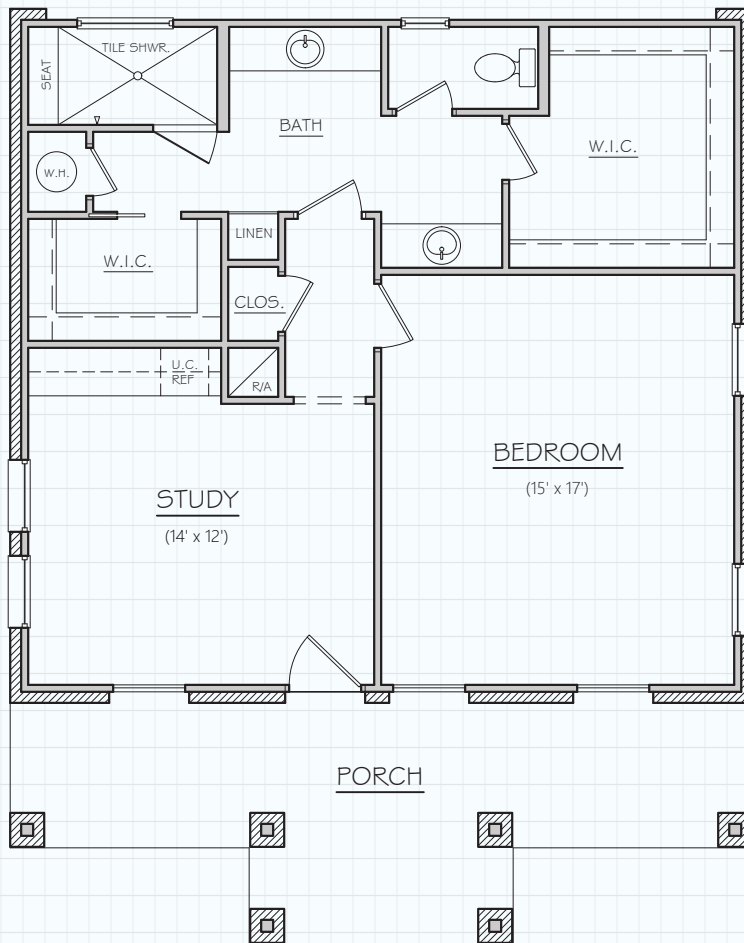

34535 IH 10 West  
 Boerne, TX 78006  
 (830) 249-2920  
 hillcountryclassics.com

**GUEST HOME #840**

LIVING (A/C):	840 SQ. FT.
PORCHES:	245 SQ. FT.
MAS. LUG:	27 SQ. FT.
SLAB:	1,112 SQ. FT.