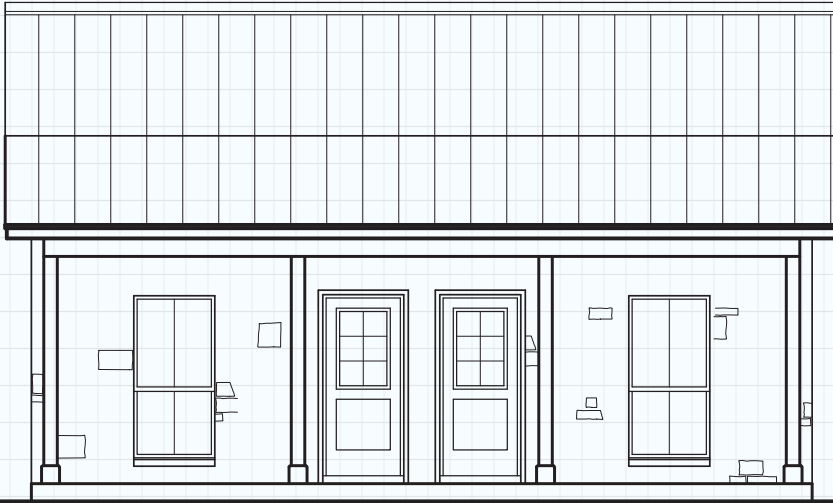

34535 IH 10 West
 Boerne, TX 78006
 (830) 249-2920
 hillcountryclassics.com

GUEST HOME #672

LIVING (A/C):	672 SQ. FT.
PORCHES:	231 SQ. FT.
MAS. LUG:	35 SQ. FT.
SLAB:	938 SQ. FT.