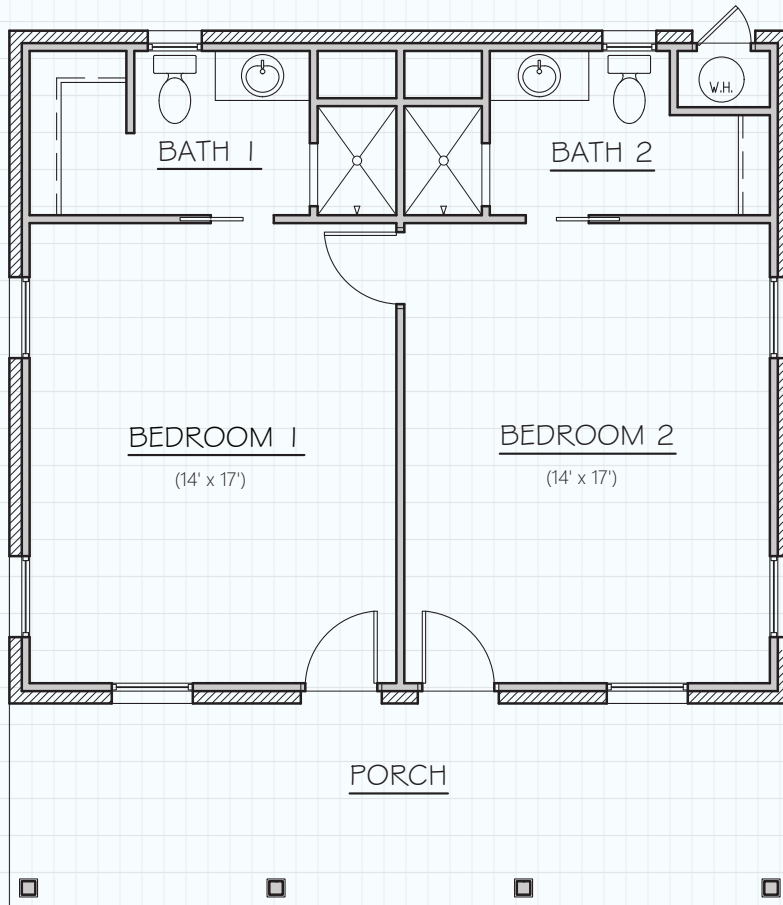

34535 IH 10 West
 Boerne, TX 78006
 (830) 249-2920
 hillcountryclassics.com

GUEST HOME #672

LIVING (A/C):	672 SQ. FT.
PORCHES:	231 SQ. FT.
MAS. LUG:	35 SQ. FT.
SLAB:	938 SQ. FT.