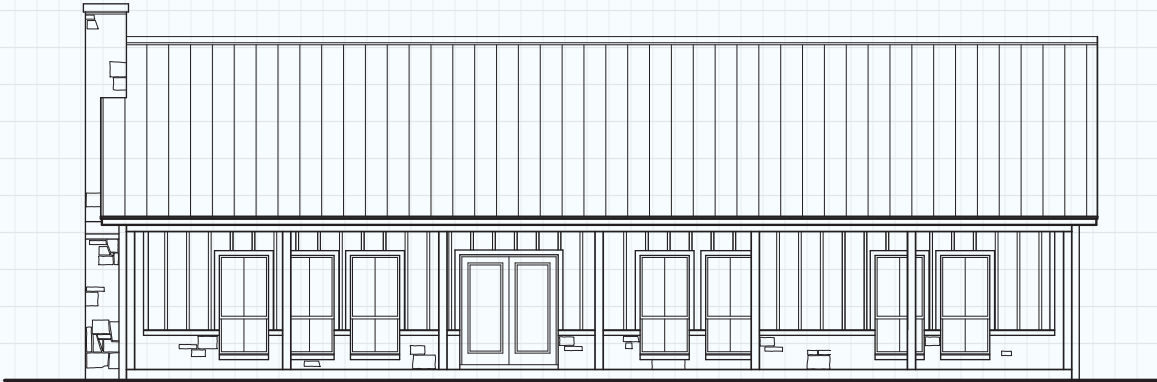

# Hill Country CLASSICS™ CUSTOM HOMES

Boerne Texas

34535 IH 10 West  
 Boerne, TX 78006  
 (830) 249-2920  
 hillcountryclassics.com

## THE FREDERICKSBURG 2 #2289

LIVING (A/C): 2,289 SQ. FT.  
 PORCHES: 806 SQ. FT.  
 MAS. LUG: 59 SQ. FT.  
 SLAB: 3,154 SQ. FT.