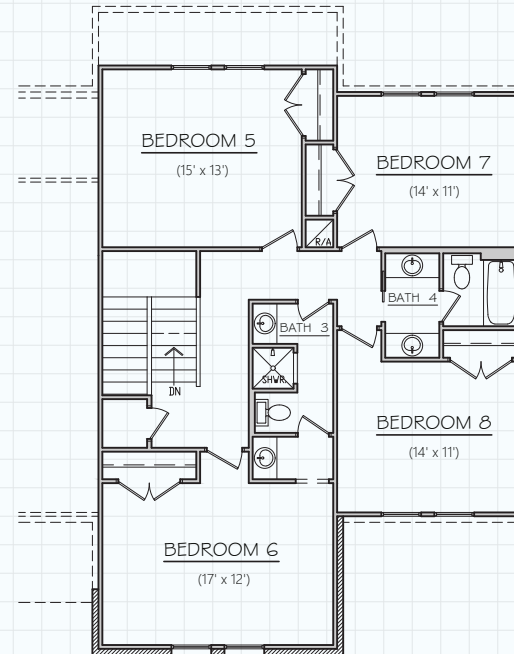

Hill Country CLASSICS™ CUSTOM HOMES

Boerne Texas

34535 IH 10 West
 Boerne, TX 78006
 (830) 249-2920
 hillcountryclassics.com

CUSTOM HOME #3428

FIRST FLOOR:	2,260 SQ. FT.
SECOND FLOOR:	1,158 SQ. FT.
LIVING (A/C):	3,428 SQ. FT.
PORCHES:	290 SQ. FT.
SLAB:	2,648 SQ. FT.
TOTAL:	3,806 SQ. FT.

FIRST FLOOR

SECOND FLOOR