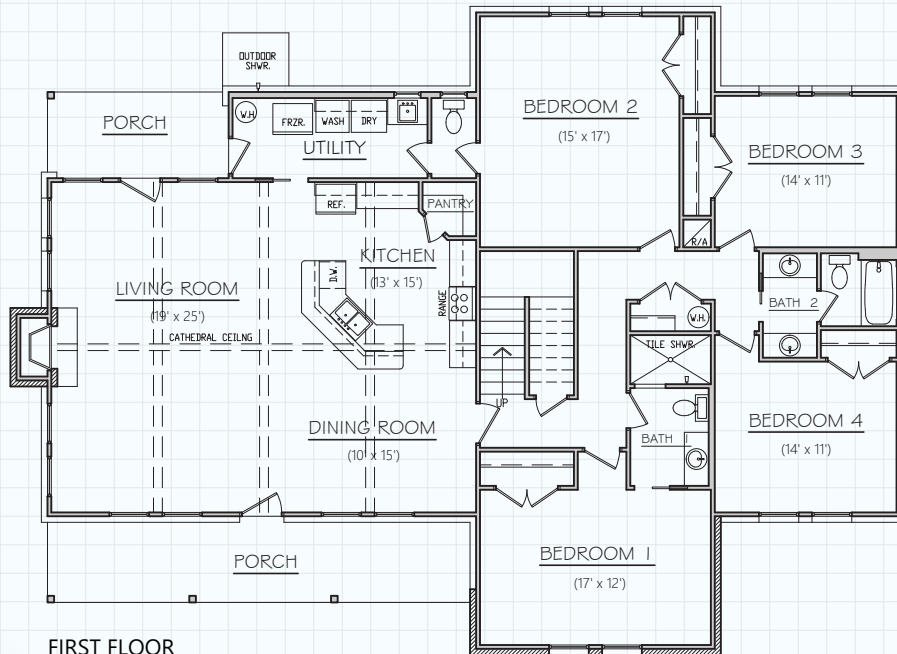

Hill Country CLASSICS™ CUSTOM HOMES

Boerne Texas

34535 IH 10 West
 Boerne, TX 78006
 (830) 249-2920
 hillcountryclassics.com

CUSTOM HOME #3428

FIRST FLOOR:	2,260 SQ. FT.
SECOND FLOOR:	1,158 SQ. FT.
LIVING (A/C):	3,428 SQ. FT.
PORCHES:	290 SQ. FT.
SLAB:	2,648 SQ. FT.
TOTAL:	3,806 SQ. FT.

FIRST FLOOR

SECOND FLOOR