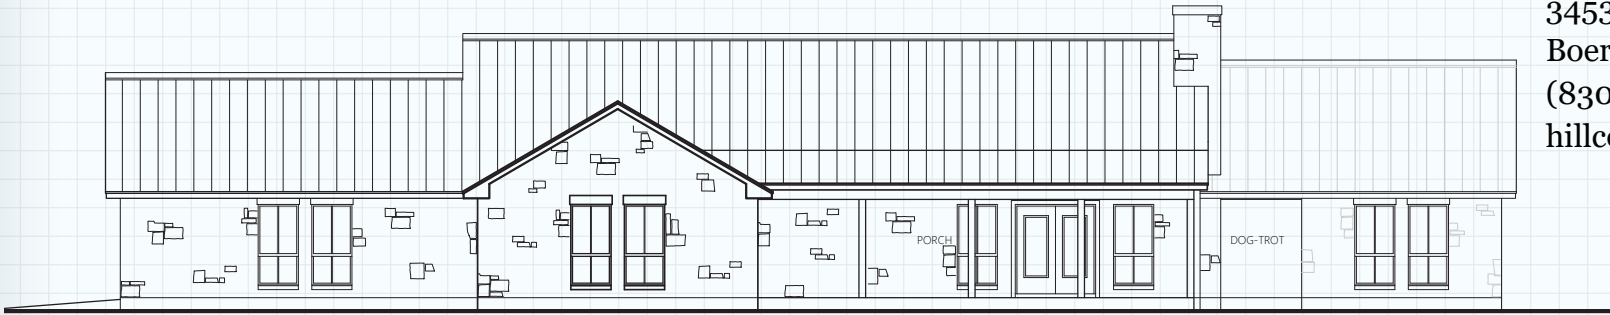

34535 IH 10 West
 Boerne, TX 78006
 (830) 249-2920
 hillcountryclassics.com

CUSTOM HOME #2470

LIVING (A/C): 2,470 SQ. FT.
 GARAGE: 673 SQ. FT.
 PORCHES: 789 SQ. FT.
 MAS. LUG: 93 SQ. FT.
 SLAB: 4,025 SQ. FT.