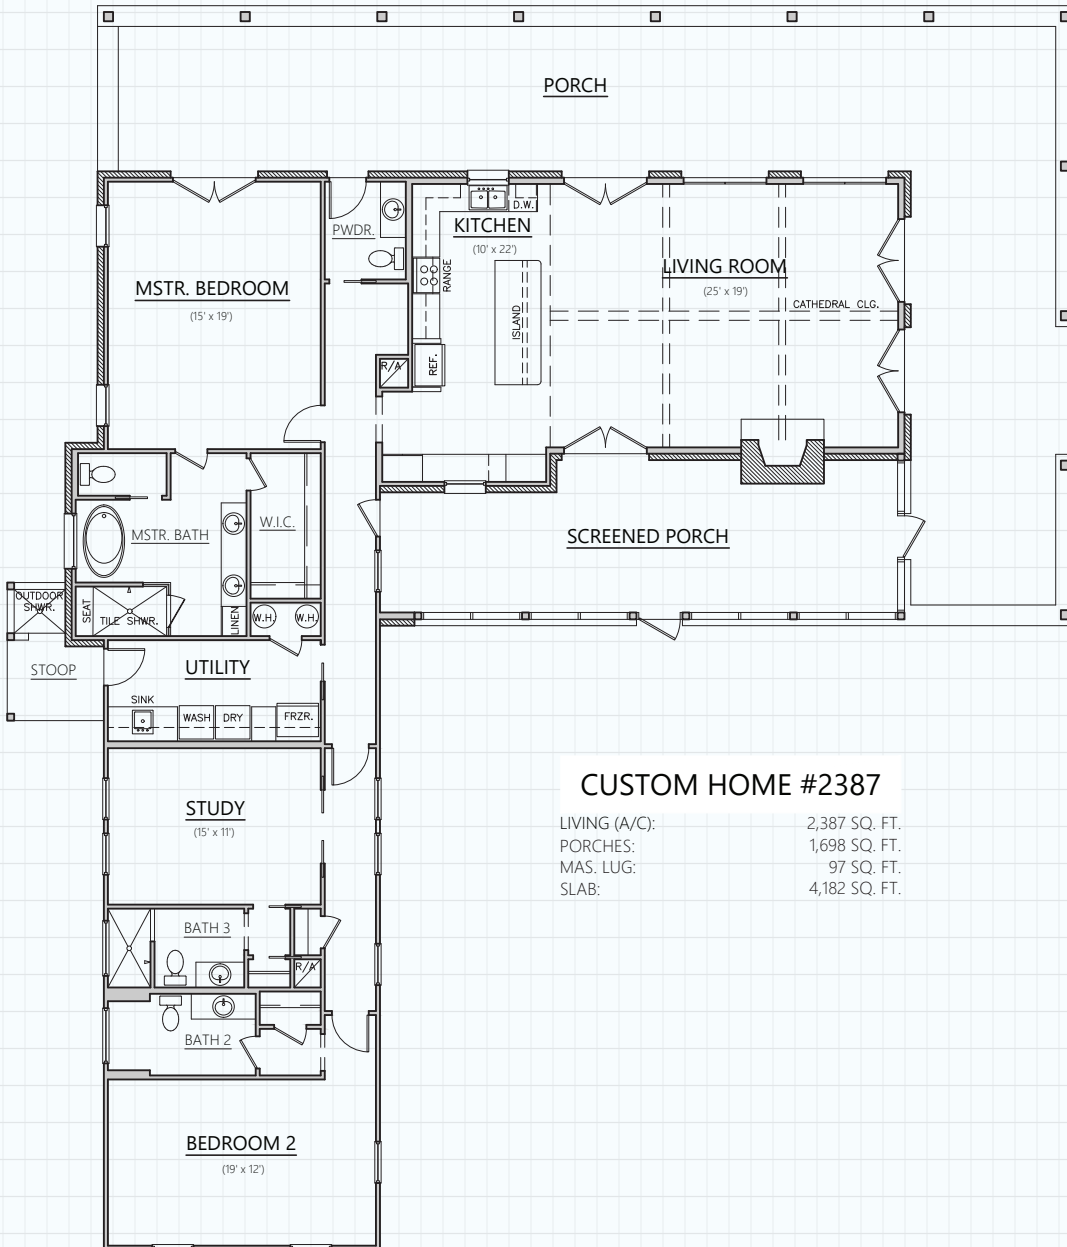

Hill Country CLASSICS™ CUSTOM HOMES

Boerne Texas

34535 IH 10 West
 Boerne, TX 78006
 (830) 249-2920
 hillcountryclassics.com

CUSTOM HOME #2387

LIVING (A/C):	2,387 SQ. FT.
PORCHES:	1,698 SQ. FT.
MAS. LUG:	97 SQ. FT.
SLAB:	4,182 SQ. FT.