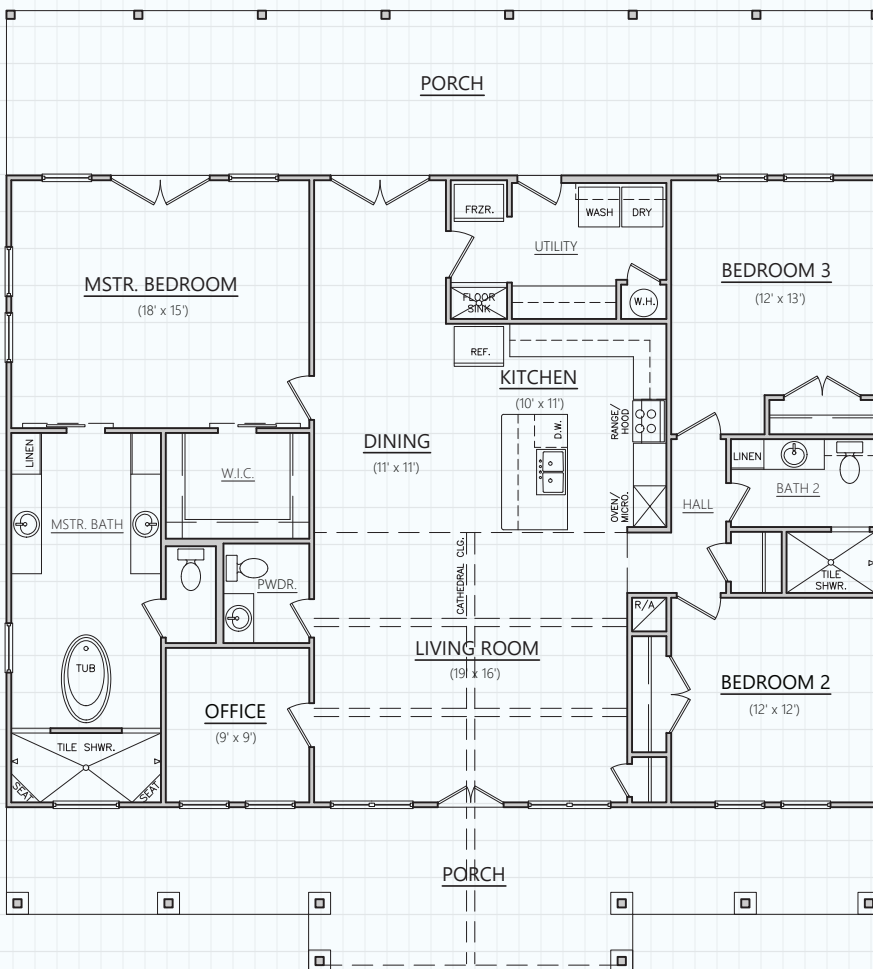

### CUSTOM HOME #2032

LIVING (A/C):	2,032 SQ. FT.
PORCHES:	943 SQ. FT.
SLAB:	2,975 SQ. FT.