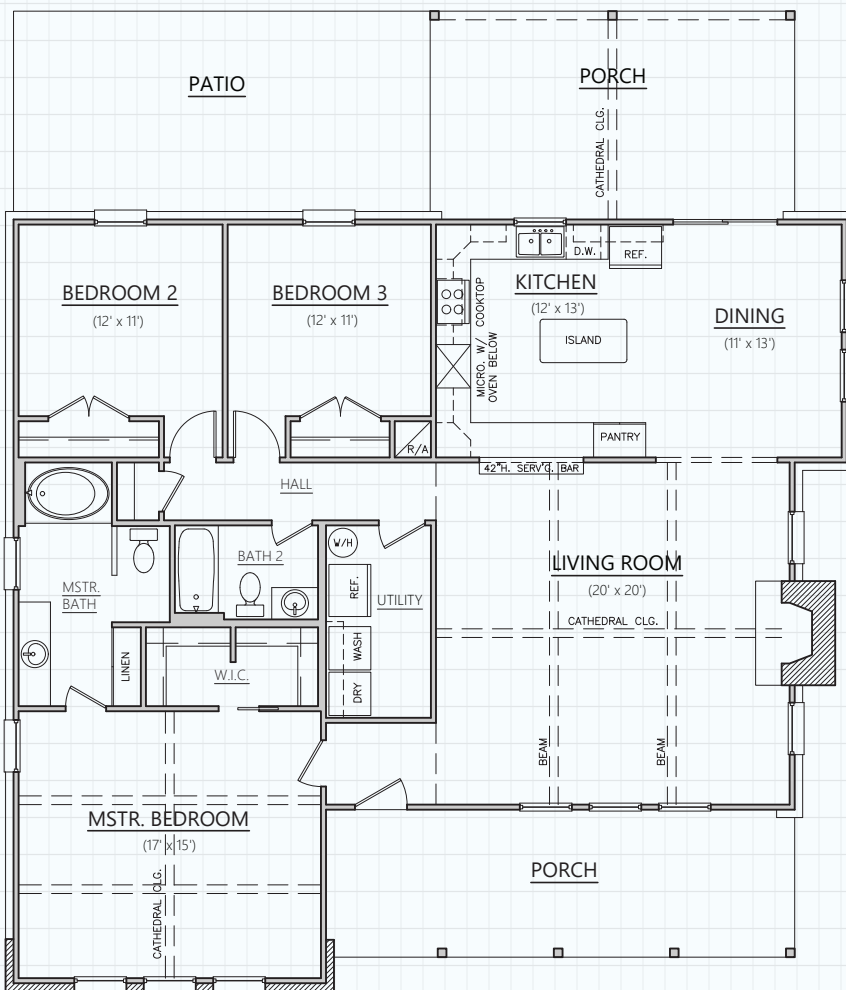

### CUSTOM HOME #1766

LIVING (A/C):	1,766 SQ. FT.
PORCHES:	482 SQ. FT.
MAS. LUG:	56 SQ. FT.
SLAB:	2,304 SQ. FT.