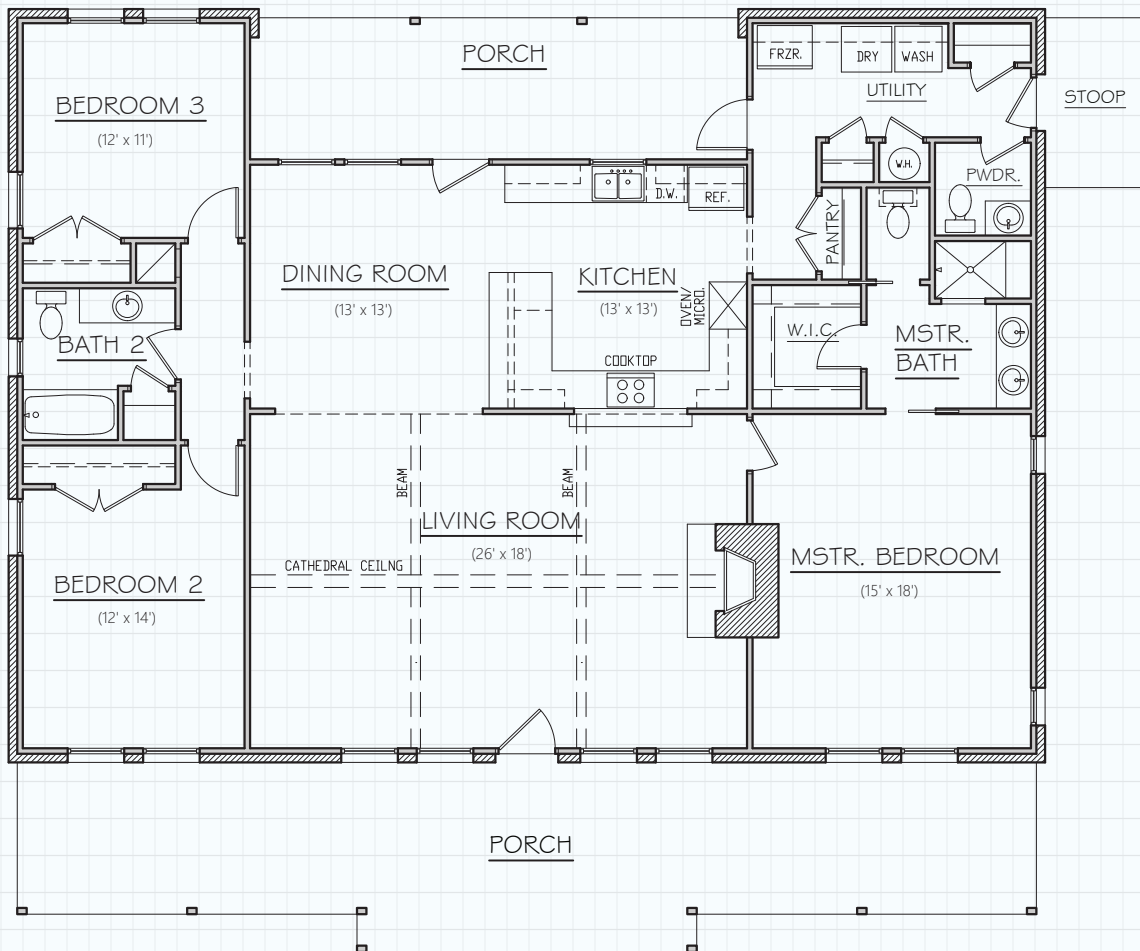

Hill Country CLASSICS™ CUSTOM HOMES

Boerne Texas

34535 IH 10 West
 Boerne, TX 78006
 (830) 249-2920
 hillcountryclassics.com

THE CHERRY SPRING #1909

| | |
|---------------|---------------|
| LIVING (A/C): | 1,909 SQ. FT. |
| PORCHES: | 747 SQ. FT. |
| MAS. LUG: | 45 SQ. FT. |
| SLAB: | 2,701 SQ. FT. |