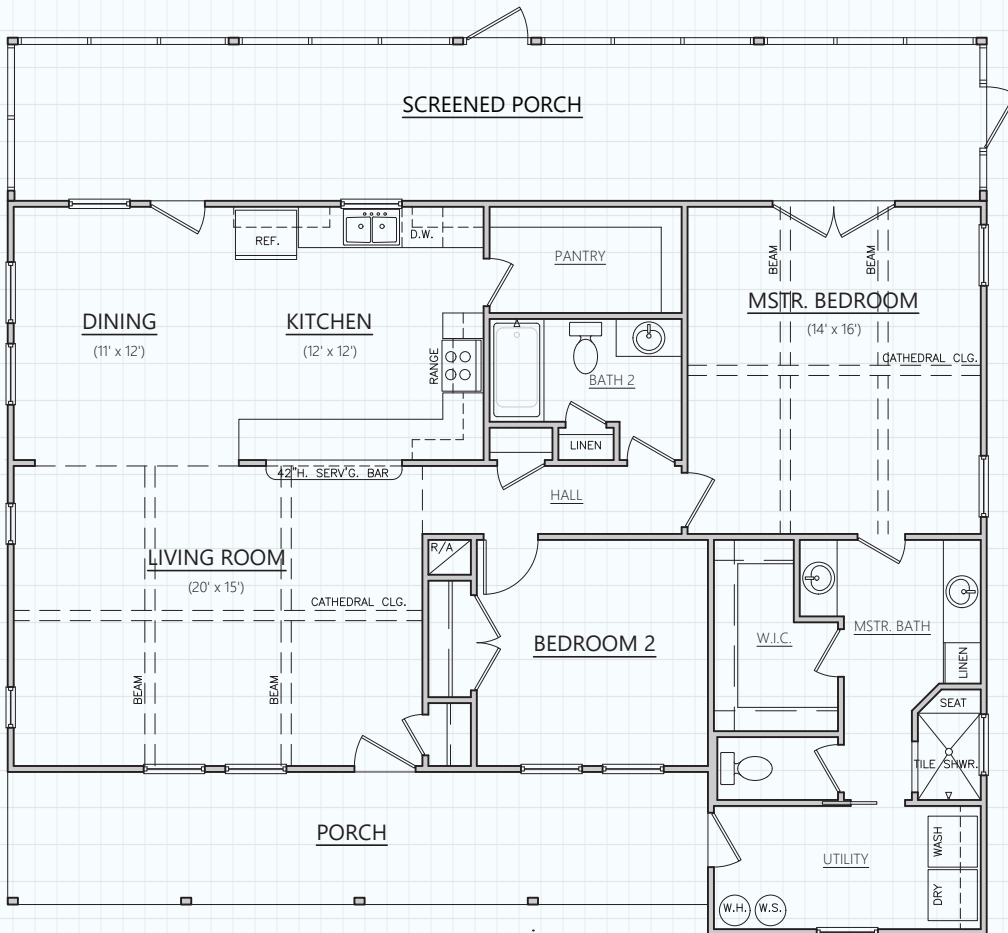

Hill Country CLASSICS™ CUSTOM HOMES

Boerne Texas

34535 IH 10 West
 Boerne, TX 78006
 (830) 249-2920
 hillcountryclassics.com

THE CASTROVILLE #1453

LIVING (A/C):	1,453 SQ. FT.
PORCHES:	607 SQ. FT.
SLAB:	2,060 SQ. FT.