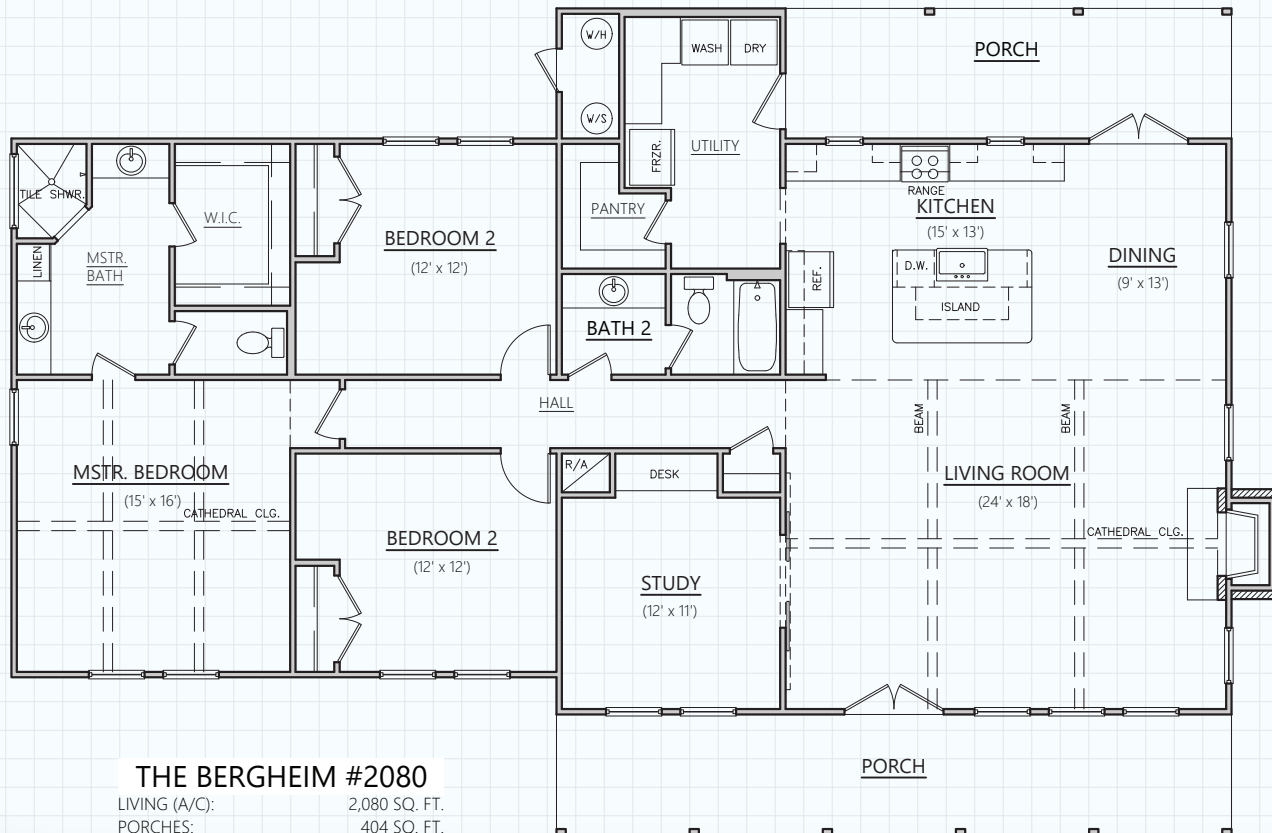

### THE BERGHEIM #2080

LIVING (A/C): 2,080 SQ. FT.  
PORCHES: 404 SQ. FT.  
SLAB: 2,484 SQ. FT.