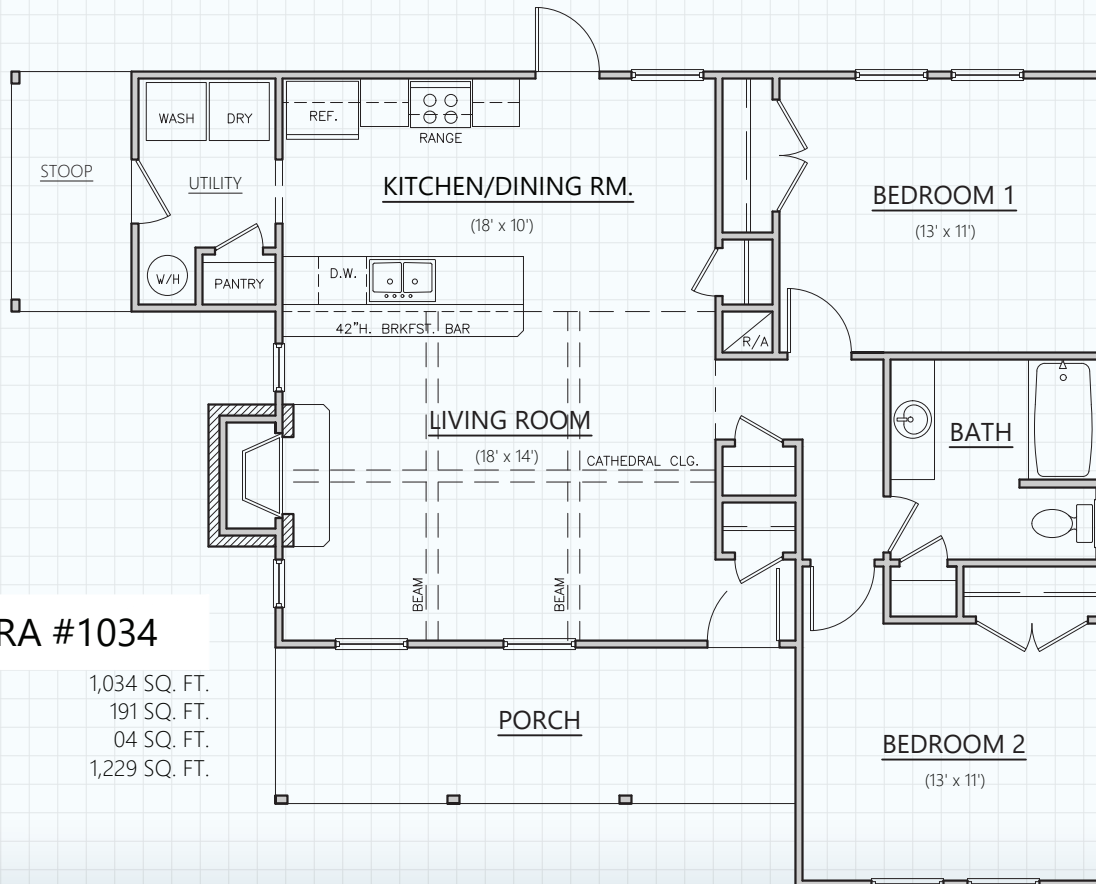

Hill Country
CLASSICS™
CUSTOM HOMES
Boerne Texas

34535 IH 10 West
 Boerne, TX 78006
 (830) 249-2920
 hillcountryclassics.com

THE BANDERA #1034

LIVING (A/C):	1,034 SQ. FT.
PORCHES:	191 SQ. FT.
MAS. LUG:	04 SQ. FT.
SLAB:	1,229 SQ. FT.